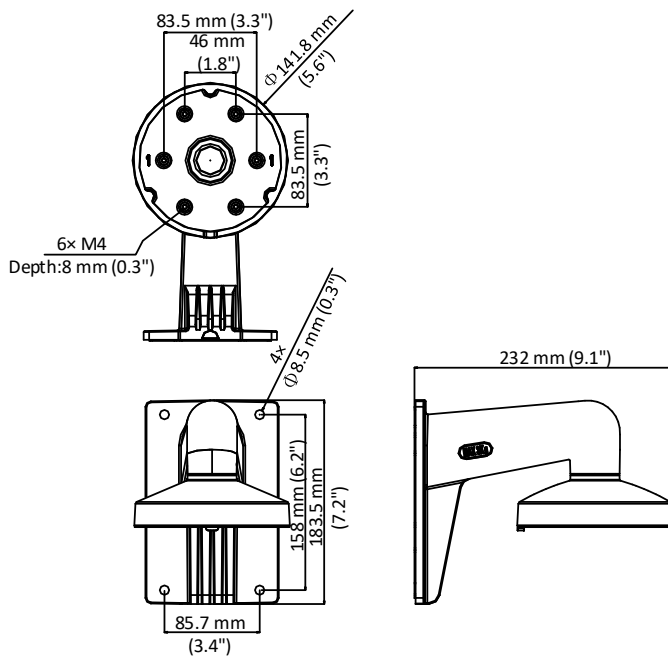

DS-1273ZJ-DM32

Wall Mounting Bracket for Dome Camera

Features

- Aluminum alloy material with surface spray treatment
- The lower bowl facilitates the installation
- Water proof design

Dimension

Available Model

DS-1273ZJ-DM32

Parameter

Model	DS-1273ZJ-DM32
Parameters	Wall Mounting Bracket for Dome Camera
Appearance	Hikvision White
Material	Aluminum Alloy
Dimension	$\Phi 141.8$ mm \times 183.5 mm \times 232 mm (5.6" \times 7.2" \times 9.1")
Weight	650 g (1.4 lb.)

Notes

- The bracket should be installed on the flat wall.
- The wall must be capable of supporting at least 3 times as much as the total weight of the camera and the bracket.
- The maximum load capacity of the bracket is 3 KG (6.6 lb.).