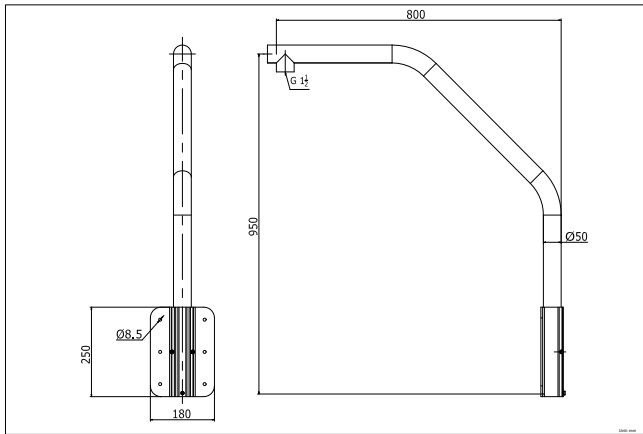

DS-1660ZJ

Parapet Wall Mount Bracket

Features:

- Aluminum alloy material with surface spray treatment
- Size of threaded hole is G1½ as British system
- The bracket can be installed on the high edge of the wall

Dimension:

Note: The actual bracket may vary from the picture above.

Order Model:

DS-1660ZJ

Parameter:

Model	DS-1660ZJ
Parameter	Parapet Wall Mount Bracket
Appearance	Hikvision White
Range of Application	Parapet Wall Mount Bracket
Material	Aluminum Alloy
Dimension	180×950×800 mm
Weight	2900g

Notice:

- The bracket should be installed on flat wall
- Load capacity of pole should be more than 3 times the weight of camera and bracket
- Load capacity of clamp is 30KG