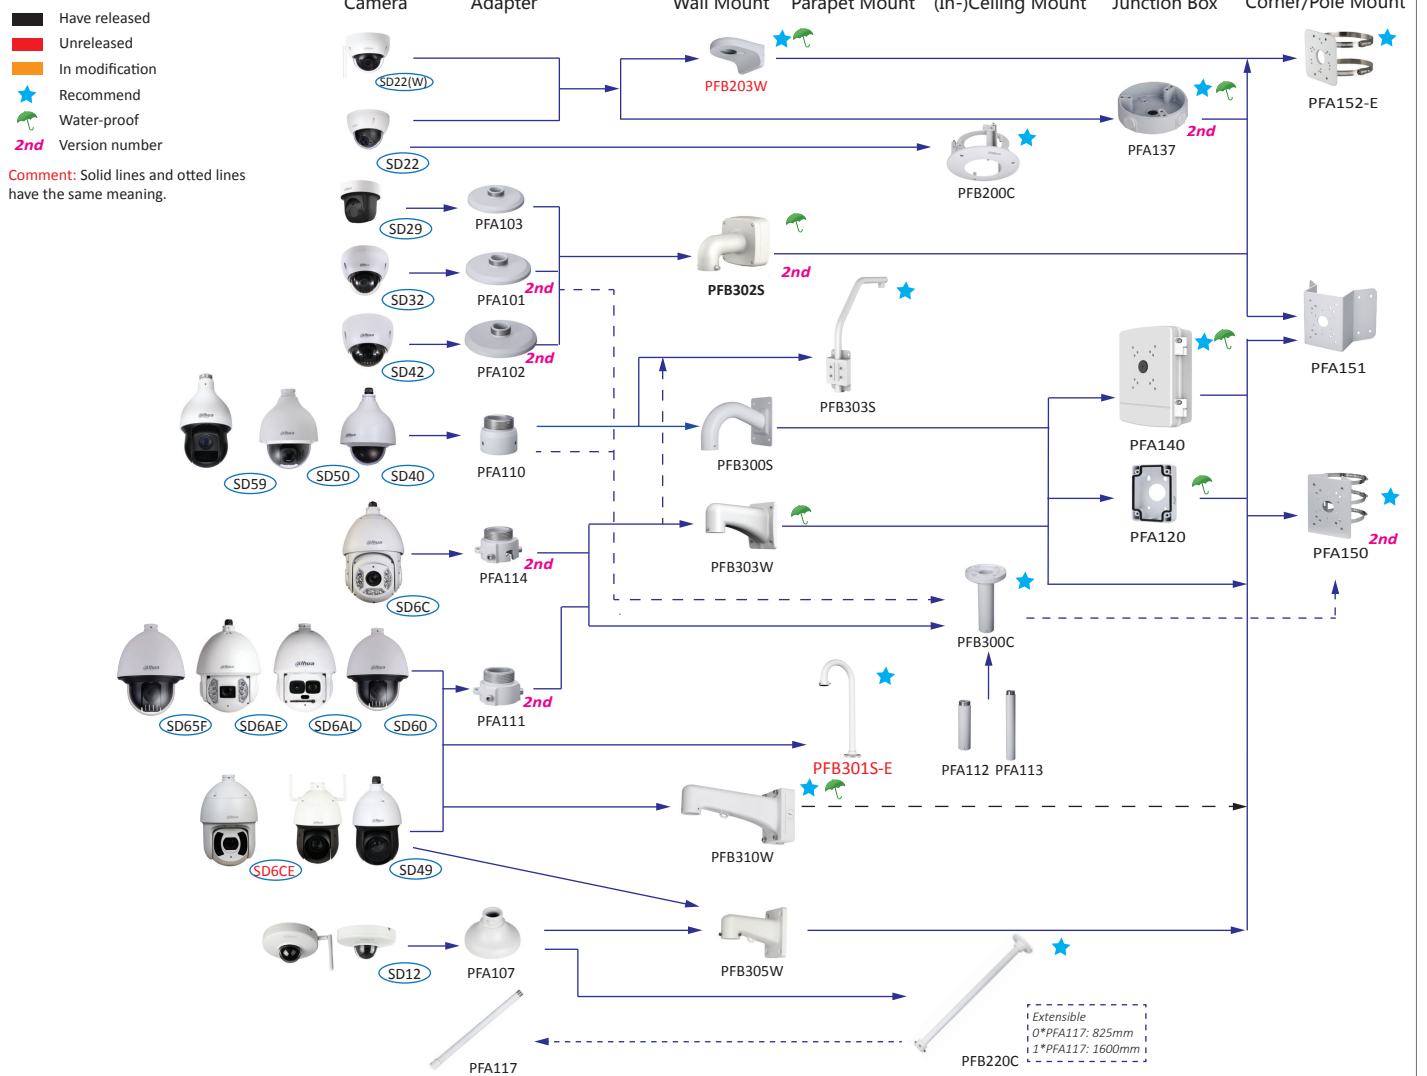

Selection of PTZ dome cameras

Shape	PTZ Dome		Shape	PTZ Dome	
	HDCVI	Network		HDCVI	Network
SD22	SD22204I-GC	SD22204T-GN, SD22404T-GN	SD59	SD59131/225/230/430I-HC	SD59131/225/230/430U-HNI
SD22(W)		SD22204T-GN-W, SD22404-GN-W	SD6AE		SD6AE230F-HNI, SD6AE530U-HNI, SD6AE240/830V-HNI
SD29		SD29204T-GN(-W)	SD6AL		SD6AL230F-HNI, SD6AL830V-HNI, SD6AL245U-HNI(-IR)
SD32		SD32203S-HN	SD60	SD60131/225/230/430I-HC	SD60131/225/230/430U-HNI
SD42	SD42116/212I-HC	SD42212T-HN	SD65F		SD65F230F-HNI
SD40	SD40116/212I-HC	SD40212T-HN	SD6CE		SD6CE131/225/230U-HNI
SD50	SD50131/225/230/430I-HC	SD50131/225/230/430U-HNI	SD6C	SD6C131/225/230/430I-HC	SD6C131/225/230/430U-HNI
SD49	SD49116/225/131/212I-HC	SD49212/225/412T-HN, SD49225T-HN-W	SD12		SD12200-GN, SD12200-GN-W