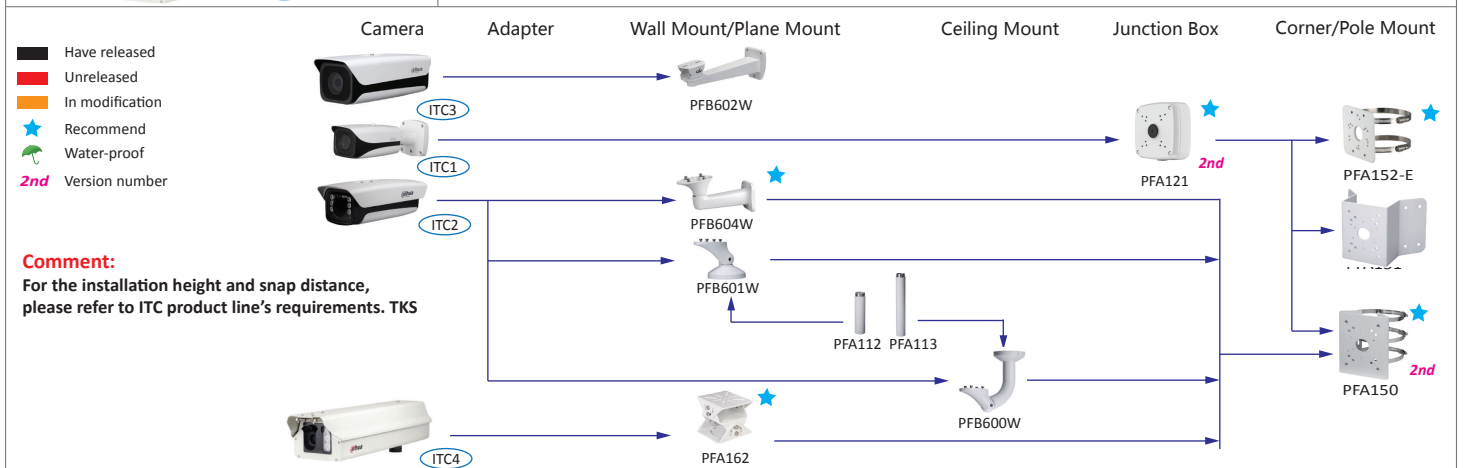

Notes :

1. PTZ dome cameras have the **standard configurations**, and the configurations have been as follows.

Selection of Thermal series cameras

Shape	Thermal Series
BF1	TPC-BF5300/5600(-T)
SD1	TPC-SD5300/5600(-T)
BF2	TPC-BF2120(-T)
SD2	TPC-SD8320/8620(-T)
BF3	TPC-BF8320/8620A(-T)

Notes :

1. PTZ dome cameras have the **standard configurations**, and the configurations have been as follows.

Shape	ITC
ITC1	ITC237-PW1B-IRZ, ITC217-PW1B-IRLZ, ITC237-PW1A-IRZ
ITC2	ITC237-PU1B-L, ITC237-PU1B-IR, ITC237-PU1A-IRHL
ITC3	ITC217-PW1B-IRLZ10
ITC4	ITC602-RU1A, ITC302-RU1A, ITC206-RU1A, ITC235-TU1A

- Have released
- Unreleased
- In modification
- ★ Recommend
- ☂ Water-proof
- 2nd Version number

Comment: Solid lines and dotted lines have the same meaning.

Notes :

1. PTZ dome cameras have the **standard configurations**, and the configurations have been as follows.