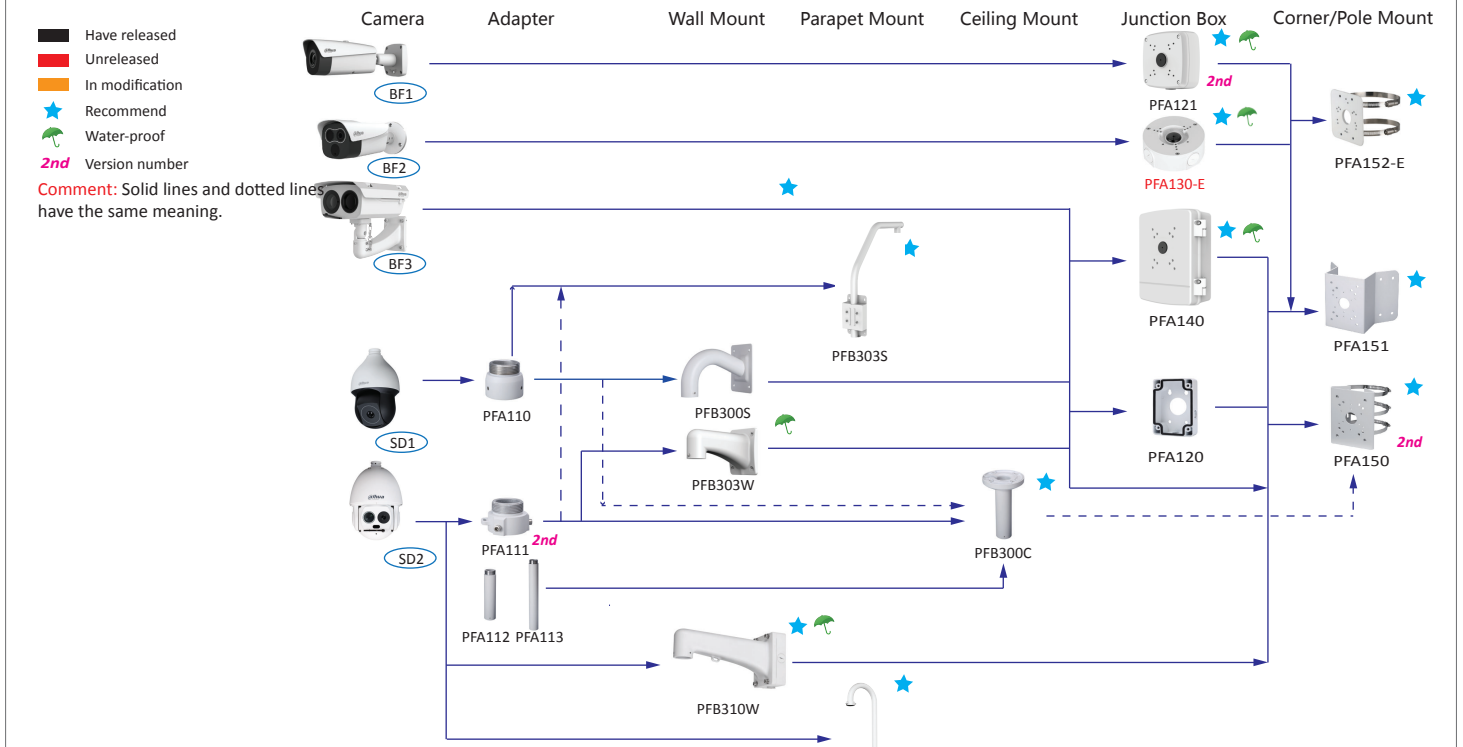

Selection of PTZ dome cameras

Shape	PTZ Dome		Shape	PTZ Dome	
	HDCVI	Network		HDCVI	Network
SD22	SD22204I-GC	SD22204T-GN, SD22404T-GN	SD59	SD59131/225/230/430I-HC	SD59131/225/230/430U-HNI
SD22(W)		SD22204T-GN-W, SD22404-GN-W	SD6AE		SD6AE230F-HNI, SD6AE530U-HNI, SD6AE240/830V-HNI
SD29		SD29204T-GN(-W)	SD6AL		SD6AL230F-HNI, SD6AL830V-HNI, SD6AL245U-HNI(-IR)
SD32		SD32203S-HN	SD60	SD60131/225/230/430I-HC	SD60131/225/230/430U-HNI
SD42	SD42116/212I-HC	SD42212T-HN	SD65F		SD65F230F-HNI
SD40	SD40116/212I-HC	SD40212T-HN	SD6CE		SD6CE131/225/230U-HNI
SD50	SD50131/225/230/430I-HC	SD50131/225/230/430U-HNI	SD6C	SD6C131/225/230/430I-HC	SD6C131/225/230/430U-HNI
SD49	SD49116/225/131/212I-HC	SD49212/225/412T-HN, SD49225T-HN-W	SD12		SD12200-GN, SD12200-GN-W

Notes :

1. PTZ dome cameras have the **standard configurations**, and the configurations have been as follows.

Selection of Thermal series cameras

Shape	Thermal Series
BF1	TPC-BF5300/5600(-T)
SD1	TPC-SD5300/5600(-T)
BF2	TPC-BF2120(-T)
SD2	TPC-SD8320/8620(-T)
BF3	TPC-BF8320/8620A(-T)

Notes :

1. PTZ dome cameras have the **standard configurations**, and the configurations have been as follows.

Shape	ITC
ITC1	ITC237-PW1B-IRZ, ITC217-PW1B-IRLZ, ITC237-PW1A-IRZ
ITC2	ITC237-PU1B-L, ITC237-PU1B-IR, ITC237-PU1A-IRHL
ITC3	ITC217-PW1B-IRLZ10
ITC4	ITC602-RU1A, ITC302-RU1A, ITC206-RU1A, ITC235-TU1A

- Have released
- Unreleased
- In modification
- ★ Recommend
- ☂ Water-proof
- 2nd Version number

Comment: Solid lines and dotted lines have the same meaning.

Notes :

1. PTZ dome cameras have the **standard configurations**, and the configurations have been as follows.