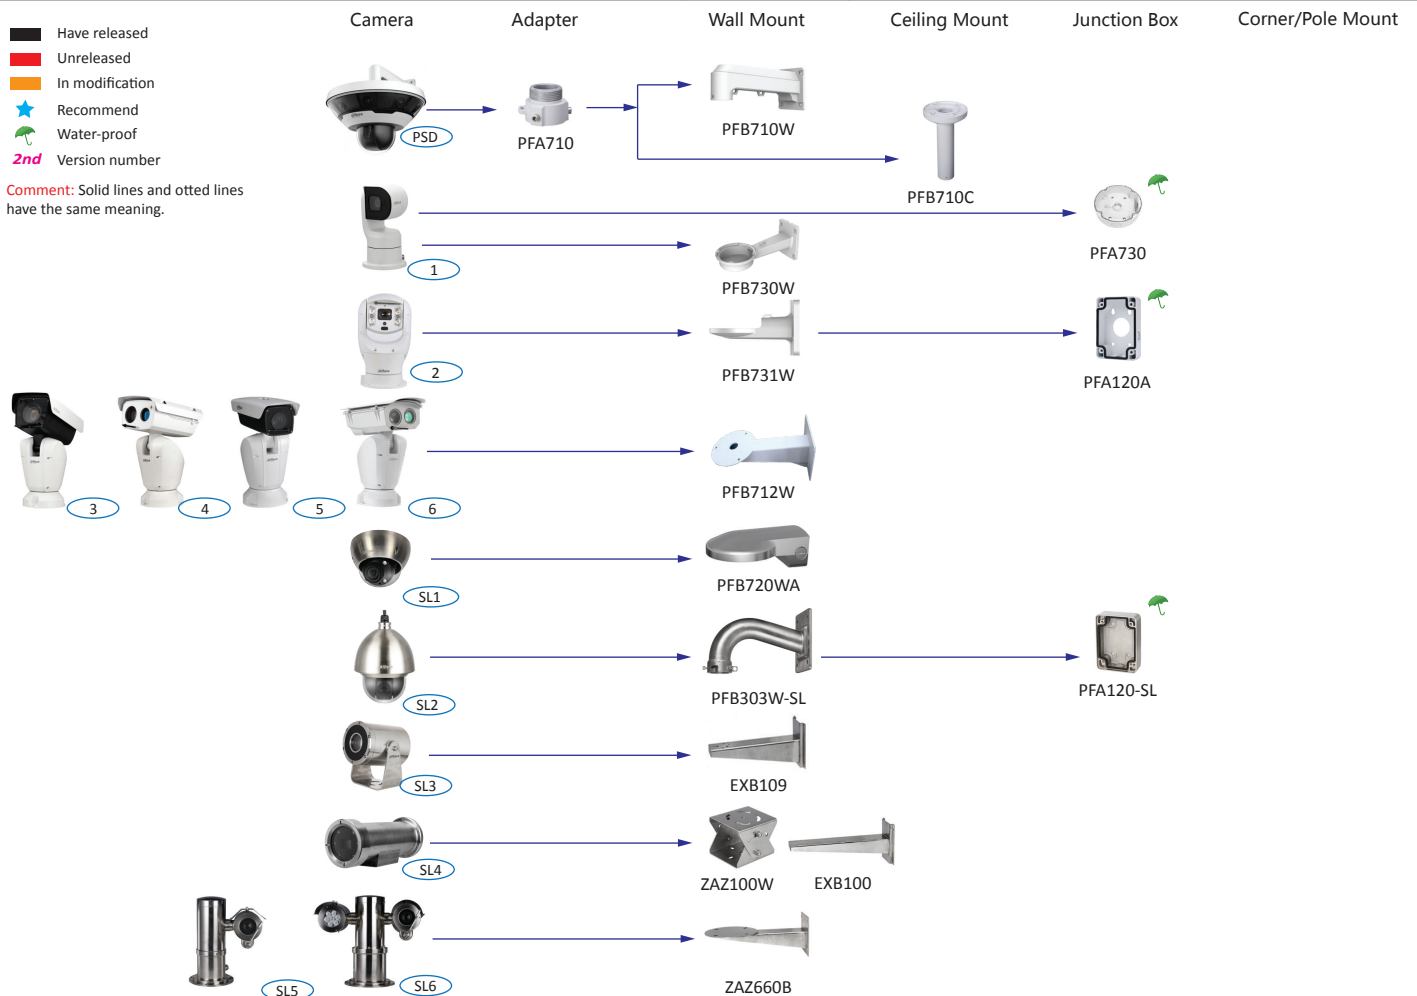

Notes :

1. PTZ dome cameras have the **standard configurations**, and the configurations have been as follows.

Selection of Thermal series cameras

Shape	Thermal Series
BF1	TPC-BF5300/5600(-T)
SD1	TPC-SD5300/5600(-T)
BF2	TPC-BF2120(-T)
SD2	TPC-SD8320/8620(-T)
BF3	TPC-BF8320/8620A(-T)

Notes :

1. PTZ dome cameras have the **standard configurations**, and the configurations have been as follows.

Shape	ITC
ITC1	ITC237-PW1B-IRZ, ITC217-PW1B-IRLZ, ITC237-PW1A-IRZ
ITC2	ITC237-PU1B-L, ITC237-PU1B-IR, ITC237-PU1A-IRHL
ITC3	ITC217-PW1B-IRLZ10
ITC4	ITC602-RU1A, ITC302-RU1A, ITC206-RU1A, ITC235-TU1A

Selection of PTZ dome cameras

Shape	Camera	Shape	Camera
	PSD8802-A180, PSD81602-A360		HDBW8232E-Z-SL
	PTZ1A225U-IRA-N		SD60230U-HNI-SL
	PTZ19240V-IRB-N, PTZ19240V-IRB-N-B		SDZW2030U-SL
	PTZ12248V-IRB-N		EPC230U
	PTZ12248V-LR8-N		EPC230U-PTZ
	PTZ12230F-IRB-N, PTZ12240-IRB-N		EPC230U-PTZ-IR
	PTZ12230F-LR8-N, PTZ12240-LR8-N		

- Have released
- Unreleased
- In modification
- ★ Recommend
- ☂ Water-proof
- 2nd Version number

Comment: Solid lines and dotted lines have the same meaning.

Notes :

1. PTZ dome cameras have the **standard configurations**, and the configurations have been as follows.