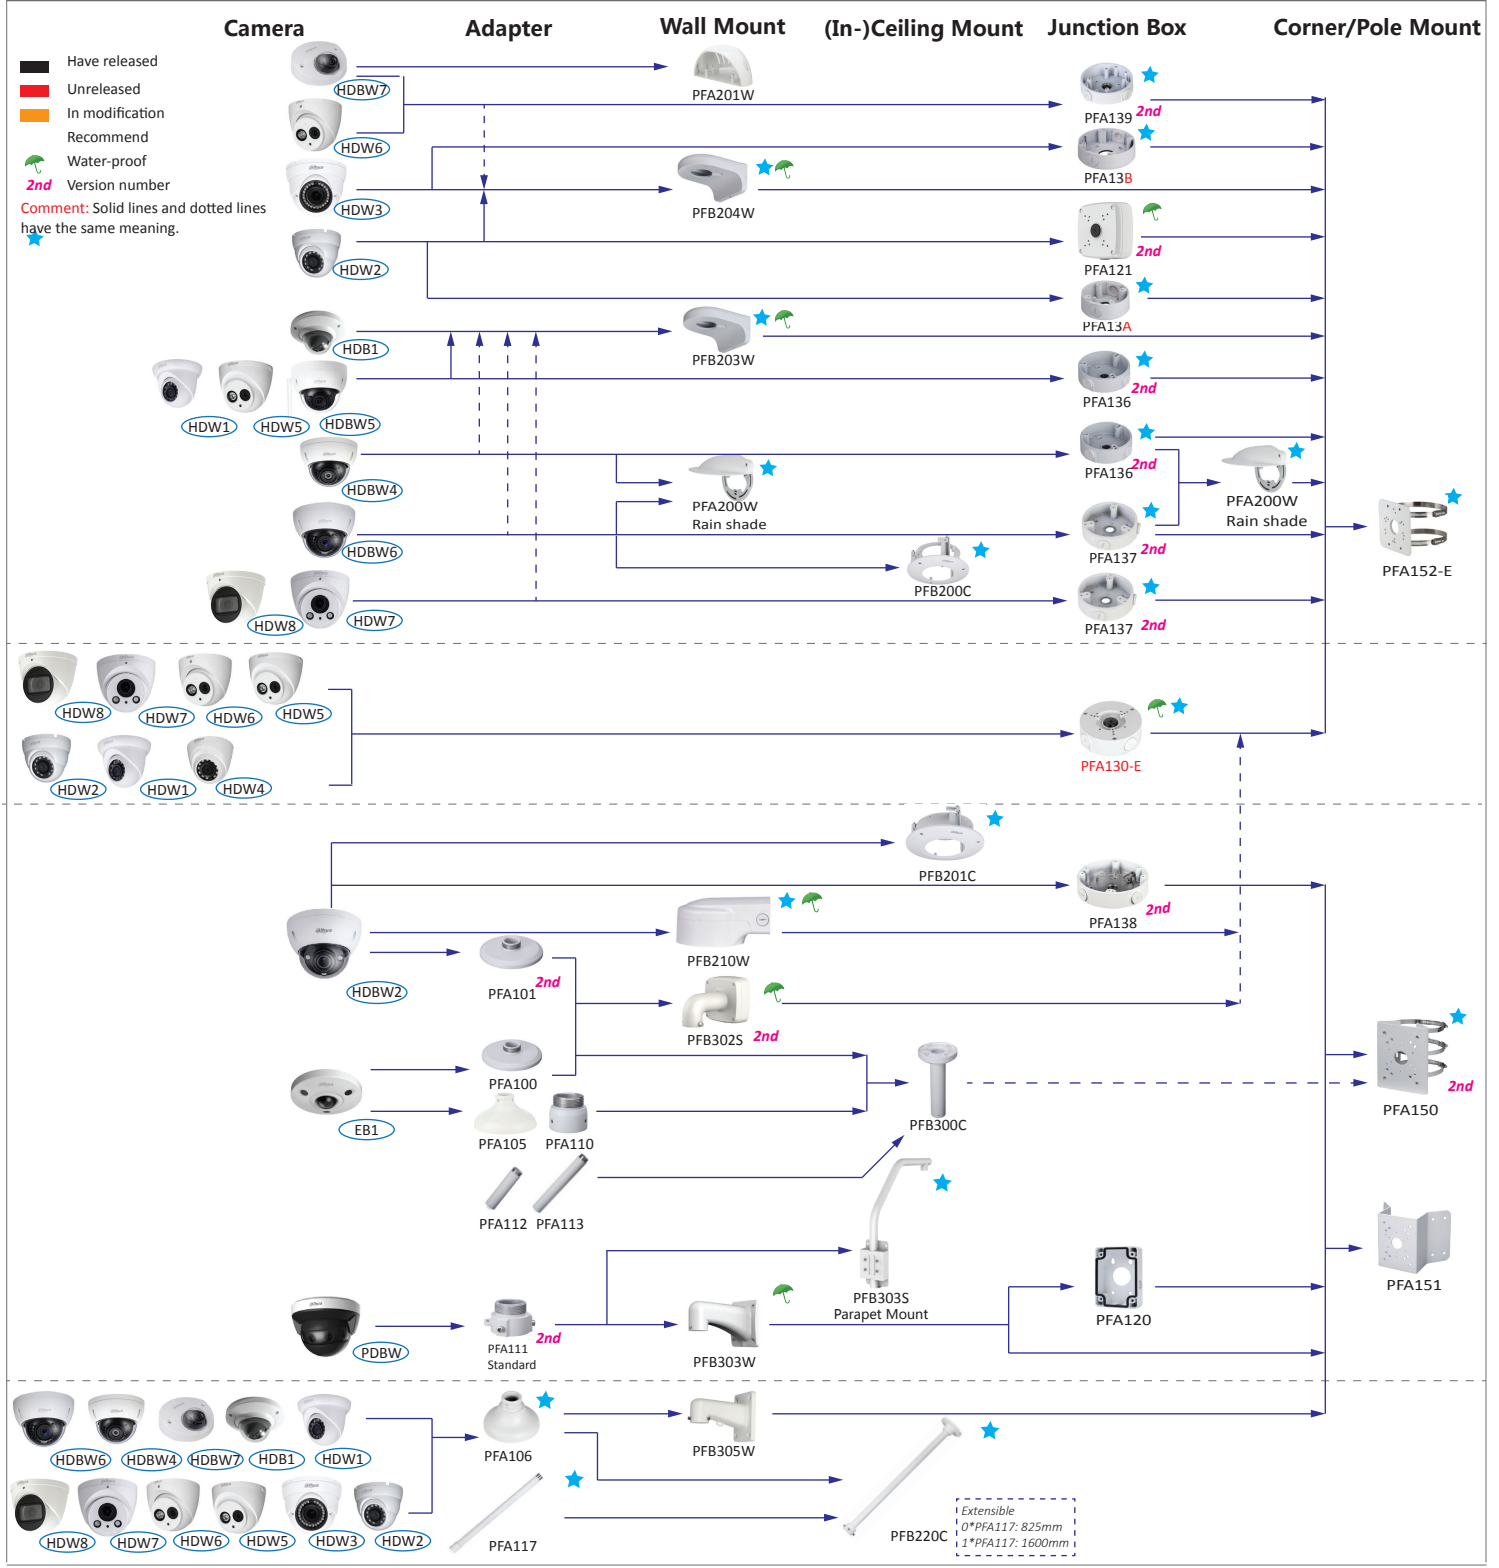

Selection of dome cameras

Shape	HDCVI	Network	Shape	HDCVI	Network
HDB1	EB2401	HDB4231/4431C-AS, EB5400/5500/5531	HDBW2	HDBW3231/3802E-Z/ZH	HDBW5231/5431/5830/8231/8331/81200/81230E-Z, HDBW5231/5431/5830E-ZS, HDBW5231/5431/5631/5831E-ZE, HDBW5231/5431/5631/5831E-Z5E
HDW1	HDW2221/2231S	HDW1020/1120/1220/1230/1320/1420/1431/1531S	HDBW4	HDBW1100/1200/1220/1400/2221/2231/2401E	HDBW1120/1220/1230/1320/1420/1431E, HDBW4231/4431/4830E-AS, HDBW4231/4431/4631/4831E-ASE
HDW2	HDW1000/1100/1200/1220/1400/2221/2231/2401M	HDW4231/4431M	HDBW5		HDBW1120/1320/1235/1435E-W, HDBW1230/1430E-AW
HDW3	HDW1100/1200/1220/1400R-VF		HDBW6	HDBW1100/1200/1220/1400R-VF, HDBW2221/2231/2401R-Z	HDBW2121/2221/2230/2231/2320/2421/2431/2531R-ZS/VFS, HDBW5231/5431/5830R-Z, HDBW5231/5431/5631/5831R-ZE
HDW4	HDW1000/1100/1200/1220/1400R		HDBW7	HDBW2221/2231F	HDBW4231/4431F-AS/M/M12, HDBW4231F-MPC-M12PC
HDW5	HDW2221E		EB1	EBW3802	EBW8600/8630/81200/81230, EBW8600/8630-IVC
HDW6	HDW1100/1200/1400/1220/2221/2231/2401EM(-A), HDW1200/1400EM-POC	HDW4231/4431/4830EM-AS, HDW4231/4431/4631/4831EM-ASE	SL1		HDBW8232E-Z-SL
HDW7	HDW2221/2231/2401R-Z	HDW2121/2221/2230/2231/2320/2421/2431/2531R-ZS, HDW5231/5431/5830R-Z	PDBW		PDBW8800/8802-A180
HDW8		HDW5231/5431/5631/5831R-ZE