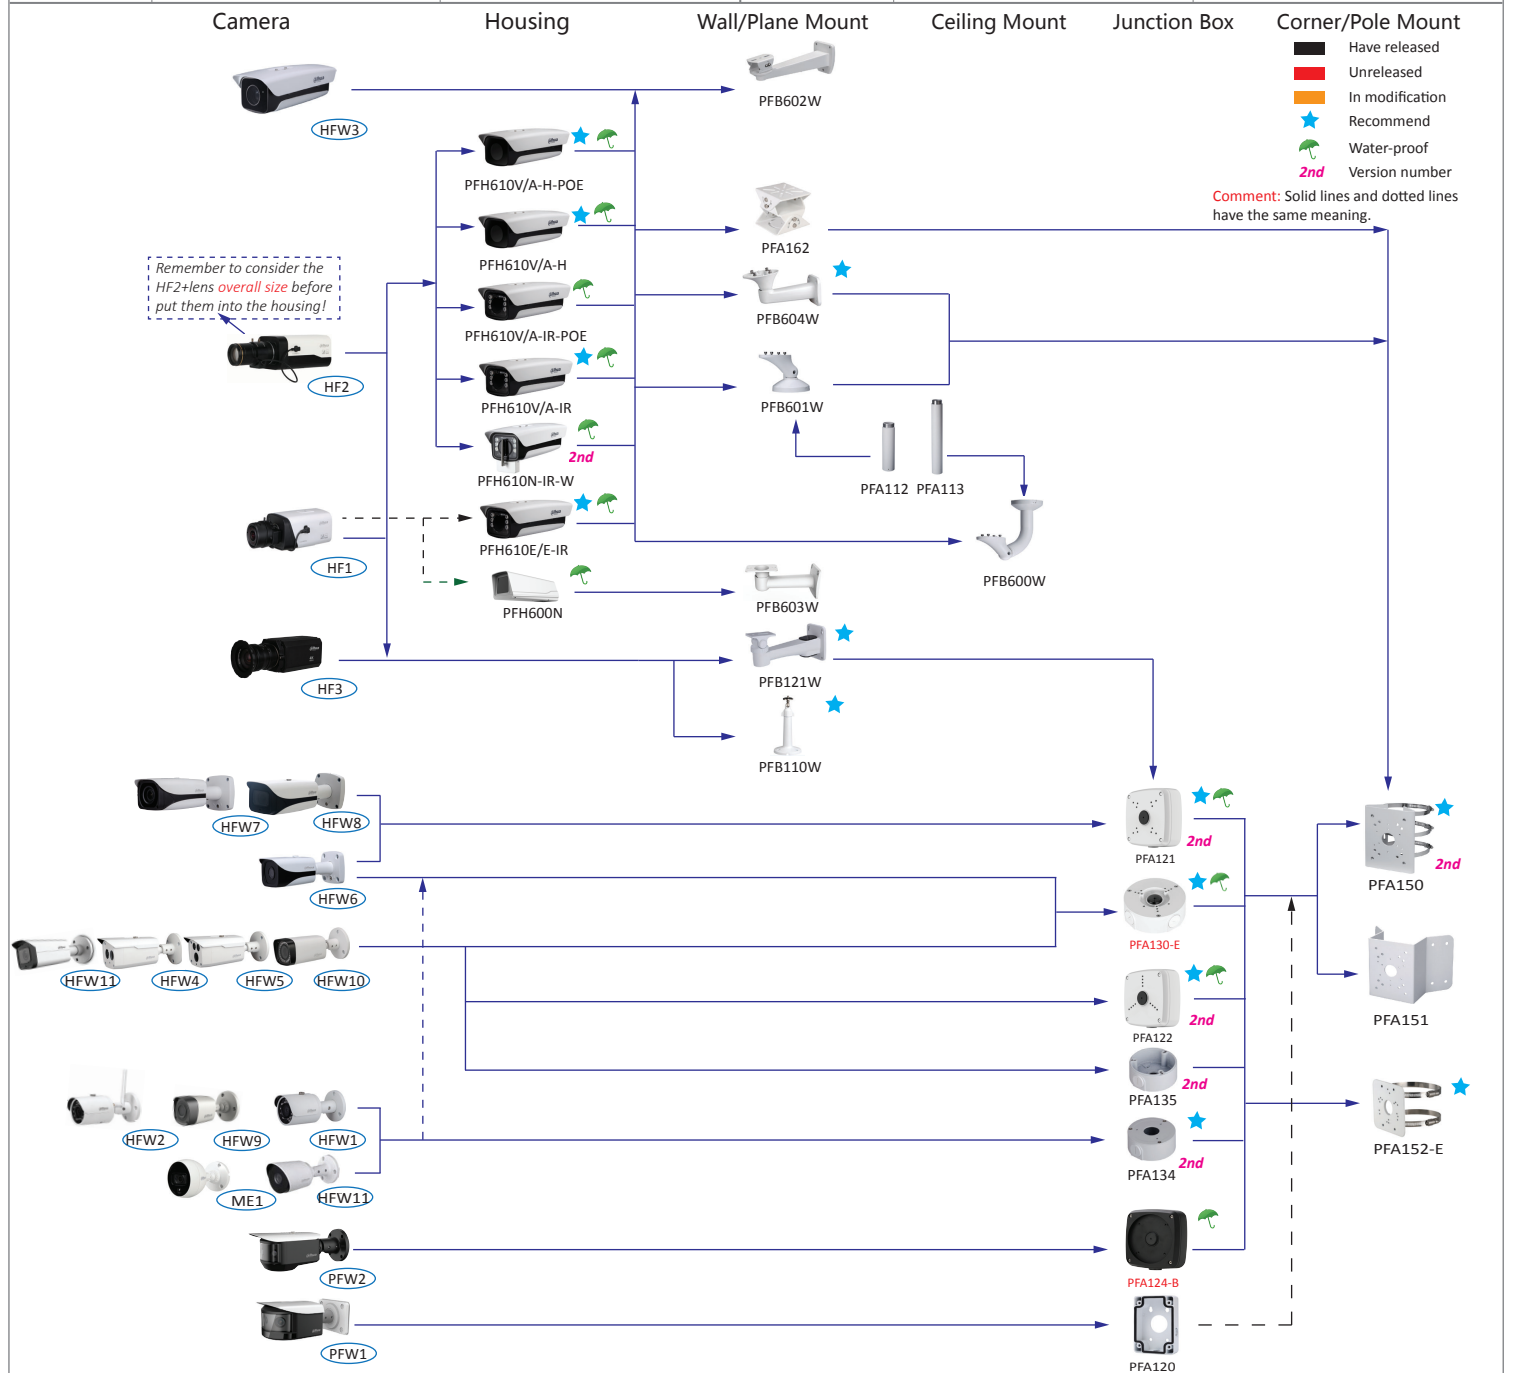

Selection of box cameras

Shape	HDCVI	Network	Shape	HDCVI	Network
	HFW1000/1100/1200/1220/1400SL, HFW1000/1100/1200/1220/1400/2221/2231/2401S, HFW1200SL-W , HFW1200/1400S-POC	HFW1020/1120/1220/1230/1320/1420/1431/4231/4431S/ 1531S		HFW1100/1200/1220/1400/2231B	HFW4231/4431B-AS
		HFW1120/1320/1235/1435S-W		HFW1100/1200/1220/1400D, HFW2221/2231/2401D	HFW4231/4431D-AS
	HFW1400T, HFW1220T-TH			HFW2221/2231/2401E	HFW4231/4431/4830E-S, HFW4231/4431/4631/4831E-SE
	ME1200/1400B			HFW3231E-Z, HFW3802E-Z	HFW5231/5431/5830/8231/8331/81200/81230E-Z, HFW5231/5431/5830/8231/8331E-ZS, HFW5231E-Z12,
	HF3231E	HF8630/81200/81230E		HFW3802E-Z/ZH-VP , HFW3802E-Z12	HFW5231/5431/5631/5831E-ZE, HFW5231/5431/5631/5831E-ZSE, HFW5231Z-Z12E
		HF8231/8232/8630/8331F, HF8835F		HFW1000/1100/1200/1220/1400R, HFW1000/1100/1200/1220RM	
	HF3805G			HFW1100/1200/1220/1400R-VF(-IRE6), HFW2221/2231/2401R-Z-IRE6, HFW2231R-Z-IRE6-POC	HFW2221/2421R-ZS/VFS, HFW2230/2231/2320/2431R-ZS/VFS-IRE6
		HFW5221E-Z-IRA-4747			HFW4231/4431/4631/4831T-ASE, HFW2230/2231/2431/ 2531T-VFS/ZS/VFAS/ZAS
		PFW8601-A180, PFW8800-A180, PFW8802-A180		PFW3601-A180	