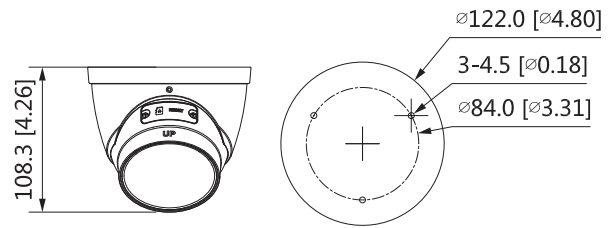

Ingress Protection	IP67
Structure	
Casing	Metal
Dimensions	108.3 mm × Ø122 mm (4.3" × Ø4.8")
Net Weight	685g (1.5 lb)
Gross Weight	828 g (1.8 lb)

Dimensions (mm[inch])

Accessories

Optional:

PFA130-E
Junction Box