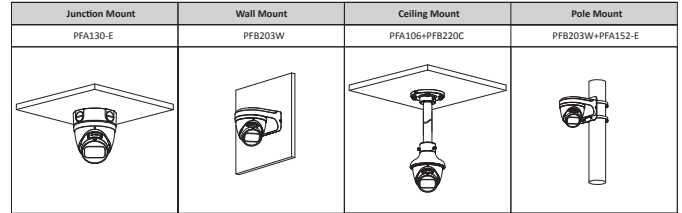

Ingress Protection	IP67
Structure	
Casing	Metal
Dimensions	108.3 mm × Ø122 mm (4.3" × Ø4.8")
Net Weight	685g (1.5 lb)
Gross Weight	828 g (1.8 lb)

Dimensions (mm[inch])

Accessories

Optional:

PFA130-E
Junction Box