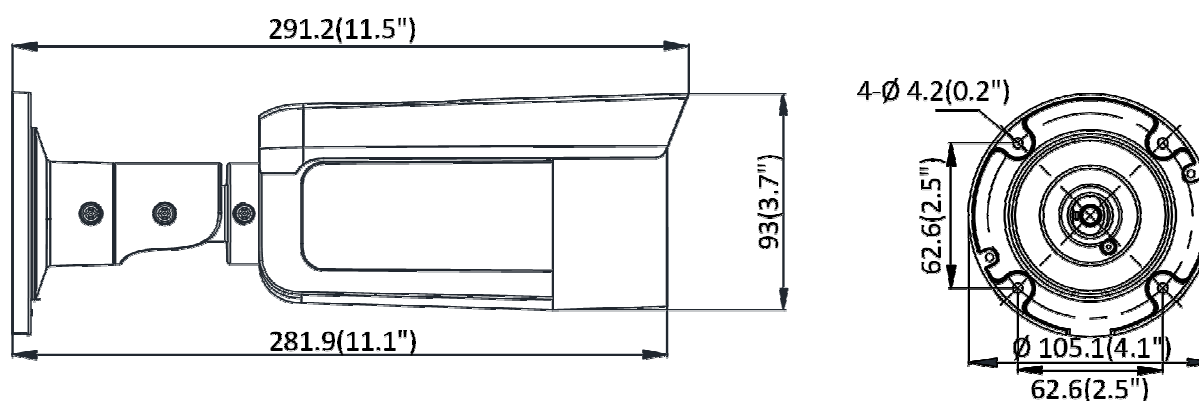

Power Consumption and Current	12 VDC, 0.7 A, max. 8.5 W PoE (802.3af, 36 V to 57 V), 0.30 A to 0.18 A, max. 10.5 W
Power Interface	Ø5.5 mm coaxial power plug
Material	Front cover: metal, back cover: metal
Screw Material	SUS304
Camera Dimension	Ø105.1 × 291.2 mm (Ø4.1" × 11.5")
Package Dimension	385 × 190 × 180 mm (15.2" × 7.5" × 7.1")
Camera Weight	Approx. 1210 g (2.7 lb.)
With Package Weight	Approx. 1892 g (4.2 lb.)
Approval	
Class	Class B
EMC	FCC SDoC (47 CFR Part 15, Subpart B); CE-EMC (EN 55032: 2015, EN 61000-3-2: 2014, EN 61000-3-3: 2013, EN 50130-4: 2011 +A1: 2014); RCM (AS/NZS CISPR 32: 2015); IC VoC (ICES-003: Issue 6, 2016); KC (KN 32: 2015, KN 35: 2015)
Safety	UL (UL 60950-1); CB (IEC 60950-1:2005 + Am 1:2009 + Am 2:2013, IEC 62368-1:2014); CE-LVD (EN 60950-1:2005 + Am 1:2009 + Am 2:2013, IEC 62368-1:2014); BIS (IS 13252(Part 1):2010+A1:2013+A2:2015); LOA (IEC/EN 60950-1)
Environment	CE-RoHS (2011/65/EU); WEEE (2012/19/EU); Reach (Regulation (EC) No 1907/2006)
Protection	Ingress protection: IP67 (IEC 60529-2013)

▪ Available Model

DS-2CD2T27G2-L (2.8 mm, 4 mm, 6 mm)

▪ Dimension

Unit: mm(inch)