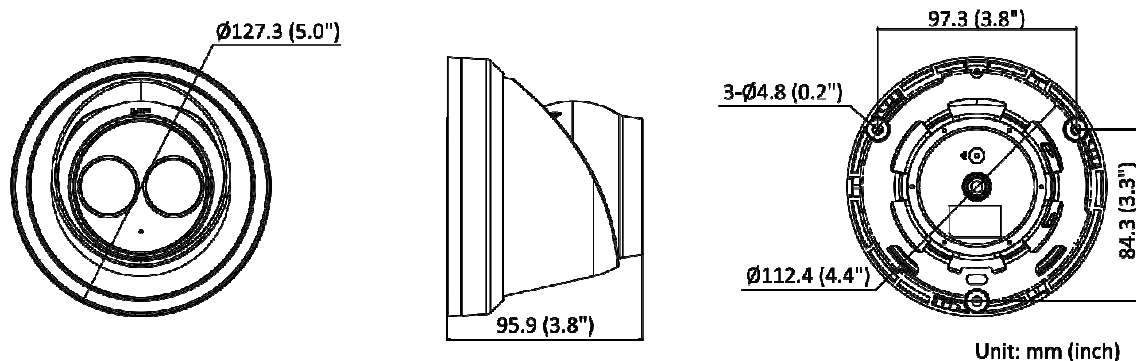

▪ Available Model

DS-2CD2383G2-I (2.8/4 mm)

DS-2CD2383G2-IU (2.8/4 mm)

DS-2CD2383G2-IU (2.8 mm) (Black)

▪ Dimension