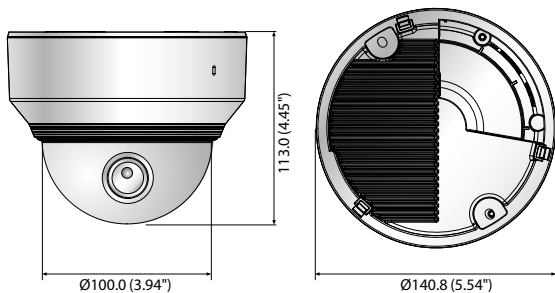

Dimensions

Unit : mm (inch)