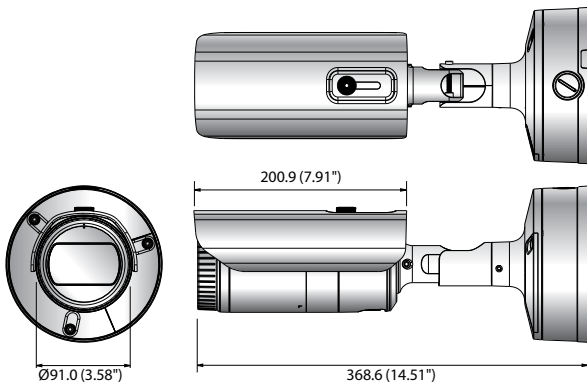

Dimensions

Unit : mm (inch)

Accessories (Optional)

XNO-6120R