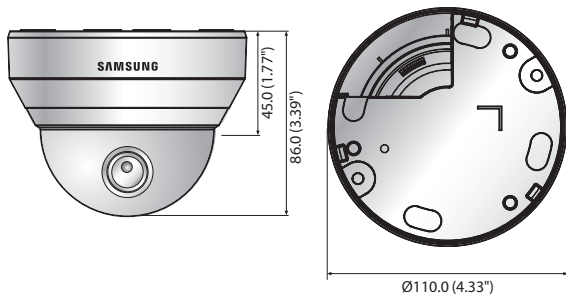

## Key Features

- Max. 4M resolution
- Built-in 2.8mm fixed lens (QND-7010R)  
3.6mm fixed lens (QND-7020R)  
6mm fixed lens (QND-7030R)
- Max. 20fps@4M, Max. 30fps@under 2M (H.265/H.264)
- H.265, H.264, MJPEG codec supported, Multiple streaming
- Motion detection, Tampering, Defocus detection
- micro SD (128GB) memory slot, PoE / 12V DC
- IR viewable length 20m, IK08
- Hallway view, WiseStream support
- LDC support (Lens Distortion Correction)

## Dimensions

Unit : mm (inch)