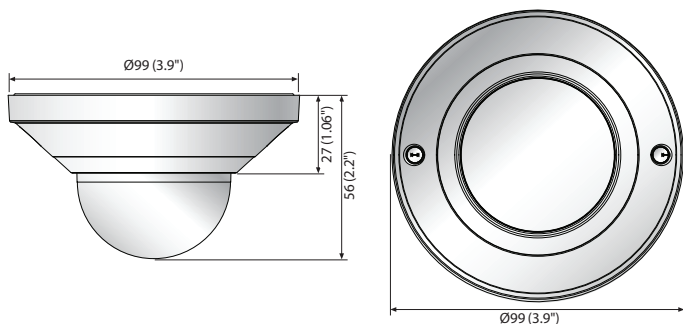

Dimensions

Unit: mm (inch)

Accessories (Optional)