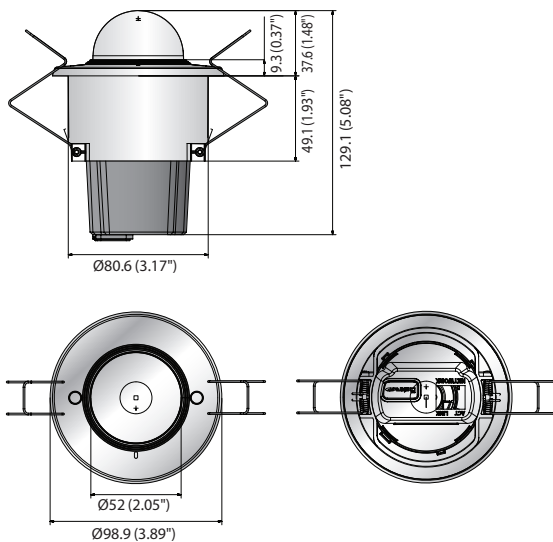

## Dimensions

Unit : mm (inch)

XND-6011F	
<b>VIDEO</b>	
Imaging Device	1/2.8" 2M CMOS
Total Pixels	1,945(H) x 1,109(V) 2.16M
Effective Pixels	1,945(H) x 1,097(V) 2.13M
Scanning System	Progressive Scan
Min. Illumination	Color: 0.055 Lux (F2.0, 1/30sec), B/W: 0.055 Lux (F2.0, 1/30sec)
S / N Ratio	50dB
Video Out	USB : Micro USB Type B, 1280 x 720, for Installation
<b>LENS</b>	
Focal Length (Zoom Ratio)	2.8mm fixed
Max. Aperture Ratio	F2.0
Angular Field of View	H : 112° / V : 62° / D : 130°
Min. Object Distance	0.2m (0.66ft)
Focus Control	Manual
Lens / Mount Type	Fixed / Board-in Type
<b>PAN / TILT / ROTATE</b>	
Pan / Tilt / Rotate Range	0° ~ 355° / 0° ~ 47° / 0° ~ 353°
<b>OPERATIONAL</b>	
Camera Title	Off / On (Displayed up to 85 Characters) - W/W : English / Numeric / Special Characters - China : English / Numeric / Special / Chinese Characters - Common : Multi-line (Max 5), Color (Gray / Green / Red / Blue / Black / White), Transparency, Auto Scale by Resolution
Day & Night	Auto (Electrical) / Color / B/W / Schedule
Backlight Compensation	Off / BLC / HLC (Masking / Dimming) / WDR
Wide Dynamic Range	150dB
Contrast Enhancement	SSDR (Off / On)
Digital Noise Reduction	SSNRV (2D + 3D Noise filter) (Off / On)
Digital Image Stabilization	Off / On
Defog	Off / Auto (input from fog detection) / Manual
Motion Detection	Off / On (8ea, 8Point polygonal zones), Handover
Privacy Masking	Off / On (32ea, polygonal zones) - Color : Gray / Green / Red / Blue / Black / White - Mosaic
Gain Control	Off / Low / Middle / High
White Balance	ATW / AWC / Manual / Indoor / Outdoor (Included Mercury & Sodium)
Contrast	Level Adjustment
LDC (Lens Distortion Correction)	Off / On (5 levels with min / max)
Electronic Shutter Speed	Minimum / Maximum / Anti Flicker (2 ~ 1/12,000sec)
Digital PTZ	24X, Digital PTZ (Preset, Group)
Flip / Mirror	Off / On, Hallway : 90° / 270°
Video & Audio Analytics	Tampering, Loitering, Directional detection, Defocus detection, Fog detection, Virtual line, Enter / Exit, (Dis) Appear, Audio detection, Face detection, Motion detection, Digital auto tracking, Sound classification, People counting, Heatmap, Queue management
Alarm Triggers	Motion detection, Video & Audio Analytics, Network disconnect
Alarm Events	File Upload Via FTP, E-mail, Notification via e-mail, Local Storage (SD / SDHC / SDXC) or NAS recording at event triggers, External output, DPTZ preset
Pixel Counter	Support
<b>NETWORK</b>	
Ethernet	RJ-45 (10/100 BASE-T)
Video Compression Format	H.265 / H.264 (MPEG-4 Part 10 / AVC) : Main / Baseline / High, MJPEG
Resolution	1920 x 1080, 1280 x 1024, 1280 x 960, 1280 x 720, 1024 x 768, 800 x 600, 800 x 448, 720 x 576, 720 x 480, 640 x 480, 640 x 360, 320 x 240
Max. Framerate	H.265 / H.264 : Max. 60fps at all resolutions, MJPEG : Max. 30fps
Smart Codec	Manual Mode (Area-based : 5ea)
WiseStreamII	Support
Video Quality Adjustment	H.265 / H.264 / MJPEG : Target bitrate level control
Bitrate Control Method	H.265 / H.264 : CBR or VBR, MJPEG : VBR
Streaming Capability	Multiple streaming (Up to 10 Profiles)
Audio In	Built-in MIC
Audio Compression Format	G.711 u-law / G.726 Selectable G.726 (ADPCM) 8KHz, G.711 8KHz G.726 : 16Kbps, 24Kbps, 32Kbps, 40Kbps, AAC-LC : 48Kbps at 8 / 16 / 32 / 48KHz
Audio Communication	Uni-directional
IP	IPv4, IPv6
Protocol	TCP/IP, UDP/IP, RTP (UDP), RTP (TCP), RTCP, RTSP, NTP, HTTP, HTTPS, SSL/TLS, DHCP, PPPoE, FTP, SMTP, ICMP, IGMP, SNMPv1/v2c/v3 (MIB-2), ARP, DNS, DDNS, QoS, PIM-SM, UPnP, Bonjour
Security	HTTPS (SSL) Login Authentication, Digest Login Authentication, IP address filtering, User access Log, 802.1X Authentication (EAP-TLS, EAP-LEAP)
Streaming Method	Unicast / Multicast
Max. User Access	20 Users at Unicast Mode
Edge Storage	SD/SDHC/SDXC 1slot (up to 256GB) - Motion Images recorded in the SD/SDHC/SDXC memory card can be downloaded. NAS(Network Attached Storage), Local PC for Instant Recording
Application Programming Interface	ONVIF Profile S/G, SUNAPI (HTTP API), Open Platform
Webpage Language	English, Korean, Chinese, French, Italian, Spanish, German, Japanese, Russian, Swedish, Portuguese, Czech, Polish, Turkish, Dutch, Hungarian, Greek
Supported OS	Windows 7, 8, 10, Mac OS X 10.10, 10.11, 10.12
Web Viewer	Non-plugin Webviewer - Supported Browser: Google Chrome, MS Edge, Mozilla Firefox (Window 64bit only), Apple Safari 10 (Mac OS X only) Plug-in Webviewer - Supported Browser: MS Explore 11, Apple Safari (Mac OS X only)
Central Management Software	SmartViewer, SSM
<b>ENVIRONMENTAL</b>	
Operating Temperature / Humidity	-10°C ~ +55°C (-14°F ~ +131°F) / Less than 90% RH
Storage Temperature / Humidity	-30°C ~ +60°C (-22°F ~ +140°F) / Less than 90% RH
<b>ELECTRICAL</b>	
Input Voltage / Current	PoE (IEEE802.3af, Class3)
Power Consumption	Max. 4.7W
<b>MECHANICAL</b>	
Color / Material	Module : Black / Metal, Housing : Black / Plastic, Cover : Ivory / Plastic
Dimensions (WxH)	Ø98.9 x 129.1mm (Ø3.89" x 5.08") ※ Use a 83 ~ 86mm (3.25" ~ 3.4") diameter hole saw
Weight	275g (0.61 lb)