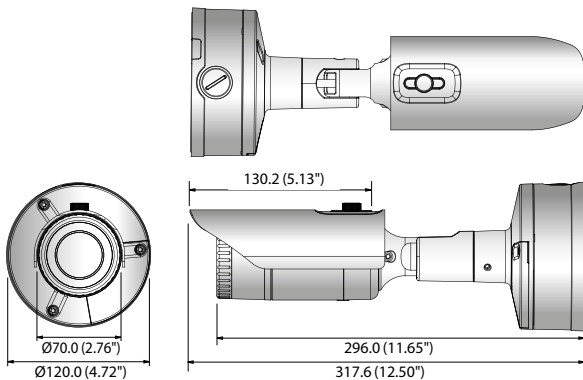

# XNO-8020R/8030R/8040R

5M Network IR Bullet Camera

## Key Features

- Max. 5 megapixel (2560 x 1920) resolution
- Built-in 3.7mm fixed lens (XNO-8020R)  
4.6mm fixed lens (XNO-8030R)  
7mm fixed lens (XNO-8040R)
- Max. 30fps@all resolutions (H.265/H.264)
- H.265, H.264, MJPEG codec supported, Multiple streaming
- Day & Night (ICR), WDR (120dB), Defog
- Loitering, Directional detection, Fog detection, Audio detection, Digital auto tracking, Sound classification, Heatmap, People counting, Queue management, Tampering
- Motion detection, Handover
- SD/SDHC/SDXC memory slot (Max. 512GB), PoE / 12V DC
- Hallway view, WiseStream II support
- IR viewable length 30m, IP67/IP66, NEMA 4X, IK10
- LDC support (Lens Distortion Correction)

## Dimensions

Unit: mm (inch)