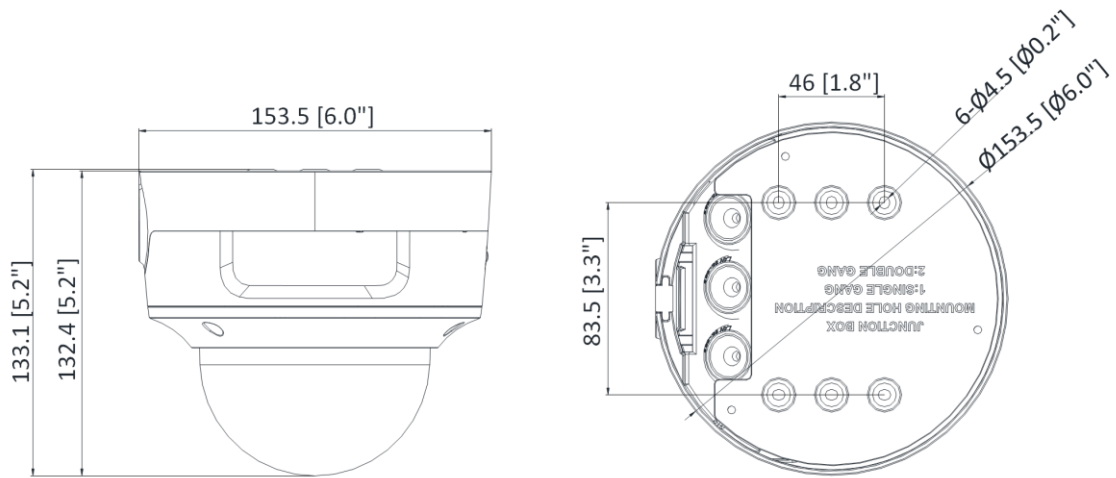

▪ Specification

Camera	
Image Sensor	1/1.8" Progressive Scan CMOS
Min. Illumination	Color: 0.003 Lux @ (F1.4, AGC ON), B/W: 0 Lux with IR
Shutter Speed	1/3 s to 1/100,000 s
Slow Shutter	Yes
P/N	P/N
Wide Dynamic Range	120 dB
Day & Night	IR cut filter
Angle Adjustment	Pan: 0° to 355°, tilt: 0° to 75°, rotate: 0° to 355°
Power-off Memory	Yes
Lens	
Lens Type	Varifocal lens, motorized lens, 2.8 to 12 mm
Iris Type	Fixed
Focal Length & FOV	2.8 to 12 mm: horizontal FOV 108° to 46°, vertical FOV 58° to 26°, diagonal FOV 127° to 52°
Aperture	F1.4
Lens Mount	Ø14
DORI	
DORI	2.8 to 12 mm: Wide: D: 86.0 m, O: 34.1 m, R: 17.2 m, I: 8.6 m Tele: D: 214.0 m, O: 84.9 m, R: 42.8 m, I: 21.4 m
Illuminator	
Supplement Light Type	IR
IR Range	Up to 40 m
IR Wavelength	850 nm
Smart Supplement Light	Yes
Video	
Max. Resolution	3840 × 2160
Main Stream	50 Hz: 25 fps (3840 × 2160, 3200 × 1800, 2688 × 1520, 1920 × 1080, 1280 × 720) 60 Hz: 24 fps (3840 × 2160) 30 fps (3200 × 1800, 2688 × 1520, 1920 × 1080, 1280 × 720)
Sub-Stream	50 Hz: 25 fps (640 × 480, 640 × 360) 60 Hz: 30 fps (640 × 480, 640 × 360)
Third Stream	50 Hz: 10 fps (1920 × 1080, 1280 × 720, 640 × 480, 640 × 360) 60 Hz: 10 fps (1920 × 1080, 1280 × 720, 640 × 480, 640 × 360) *Third stream is supported under certain settings.
Video Compression	Main stream: H.265/H.264/H.264+/H.265+ Sub-stream: H.265/H.264/MJPEG Third stream: H.265/H.264 *Third stream is supported under certain settings.
Video Bit Rate	32 Kbps to 16 Mbps
H.264 Type	Baseline Profile/Main Profile/High Profile
H.265 Type	Main Profile

▪ Available Model

DS-2CD2786G2-IZS (2.8 to 12 mm)

▪ **Dimension**

Unit: mm (inch)

▪ **Accessory**

▪ **Optional**

DS-1476ZJ-SUS Corner Mount	DS-1473ZJ-155 Wall Mount	DS-1227ZJ-DM37 In-ceiling Mount	DS-1471ZJ-155 Pendant Mount	DS-1475ZJ-SUS Vertical Pole Mount
				
DS-1473ZJ-155B Wall Mount				
				