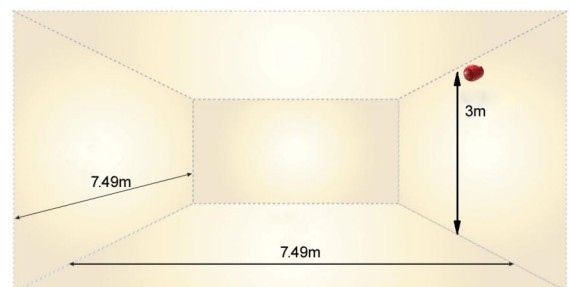

ASW2367

2000 Series Wall Mount VAD, Multi Tone, Deep base - RED with RED flash

Technical specifications

Physical

Colour	Red
Mounting type	Wall mount
Mounting position	Base
Mounting base	Deep

Environmental

Vandal proof	No
Environment	Outdoor

Regulatory

Compliance	CE, REACH, RoHS 2, WEEE
Certification	EN54-23, EN54-3

EN54-23 Coverage: W-3-7.49

Als een bedrijf van innovatie behoudt Carrier Fire & Security zich het recht voor productspecificaties zonder kennisgeving te wijzigen. Ga voor de nieuwste productspecificaties online naar be.firesecurityproducts.com of neem contact op met uw verkoopvertegenwoordiger.

Last updated on 10 February 2023 - 8:23