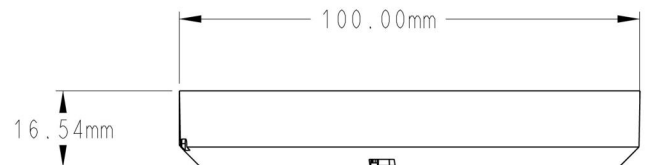

KE-DB3010W

Technical specifications

Physical

Colour	Signal white (RAL 9003)
Mounting type	Ceiling mount
Material (body)	Polycarbonate

Environmental

Vandal proof	No
Environment	Indoor

Regulatory

Compliance	CE, REACH, RoHS 3, WEEE
Certification	CE

Compatible products

Category	Reference	Description
Detection device	KE-DBA-LABW-L1S	
Detection device	KE-DBA-LABW-L2S	
Detection device	KE-DBA-LABW-L3S	
Detection device	KE-DBA-LABW-L4S	
Detection device	KE-DBA-LABW-S	
Detection device	KE-DP3020W	
Detection device	KE-DP3021W	
Detection device	KE-DP3120W	
Detection device	KE-DP3121W	
Detection device	KE-DT3001W-HAB	
Detection device	KE-DT3101W-HAB	

As a company of innovation, Carrier Fire & Security reserves the right to change product specifications without notice. For the latest product specifications, visit firesecurityproducts.com online or contact your sales representative.

Last updated on 9 April 2024 - 13:15