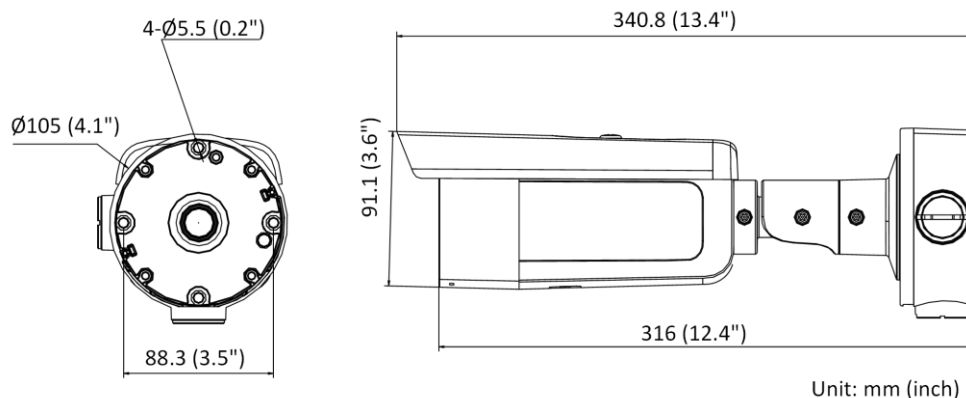

Available Model

DS-2CD3B86G2T-IZHSY (2.8 to 12 mm)

Typical Application

Hikvision products are classified into three levels according to their anti-corrosion performance. Refer to the following description to choose for your using environment.

This model has MODERATE PROTECTION.

Level	Description
Top-level protection	Hikvision products at this level are equipped for use in areas where professional anti-corrosion protection is a must. Typical application scenarios include coastlines, docks, chemical plants, and more.
Moderate protection	Hikvision products at this level are equipped for use in areas with moderate anti-corrosion demands. Typical application scenarios include coastal areas about 2 kilometers (1.24 miles) away from coastlines, as well as areas affected by acid rain.
No specific protection	Hikvision products at this level are equipped for use in areas where no specific anti-corrosion protection is needed.

Dimension