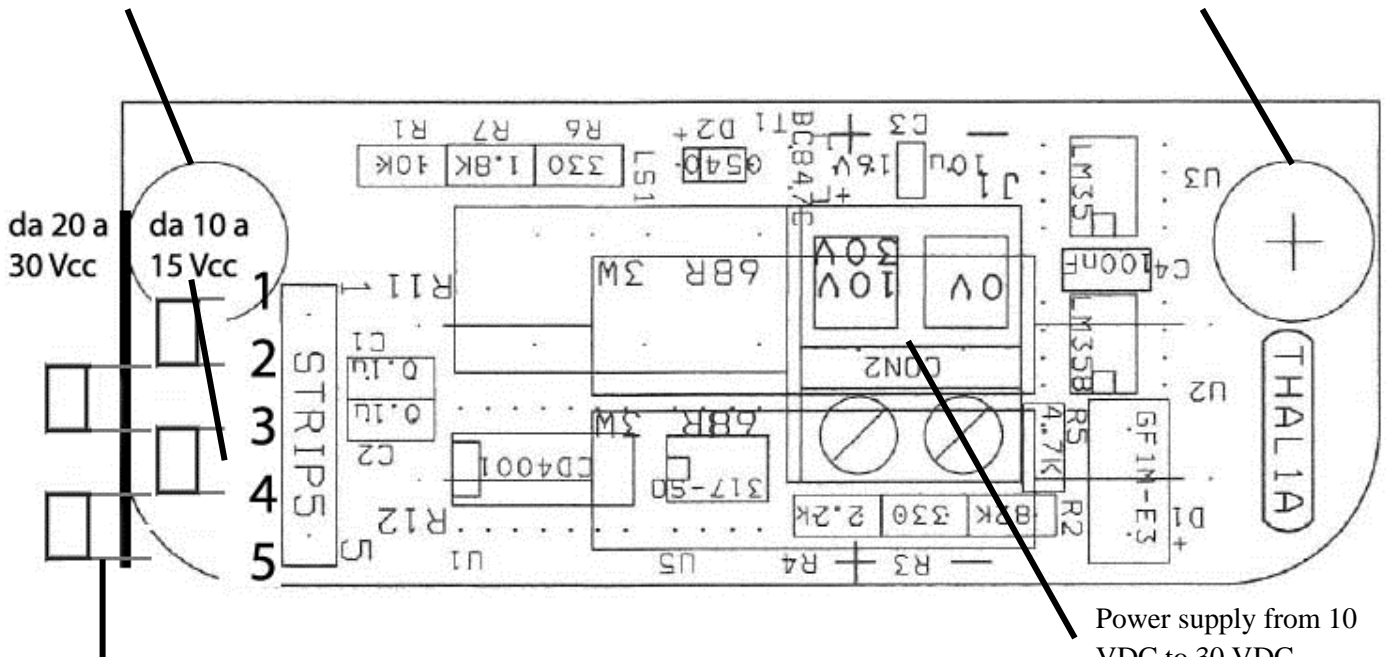

ALES HTR

Heaters with thermostat

Fixing hole to be mounted in ALES

Fixing hole to be mounted in ALES

Place jumper in position 1-2 and 3-4 to power from 10 to 15Vdc

Place jumper in position 2-3 and 4-5 to power from 20 to 30Vdc

Power supply from 10 VDC to 30 VDC

10/15Vdc = 6W, 0.4 A

20/30Vdc = 6W, 0.2 A

Mounting in Ales

POLITEC s.r.l.

Via Adda, 66/68 - 20882 Bellusco (MB) - Italy
tel. +39 039 6883019 r.a. - fax +39 039 6200471
www.politecsrl.it