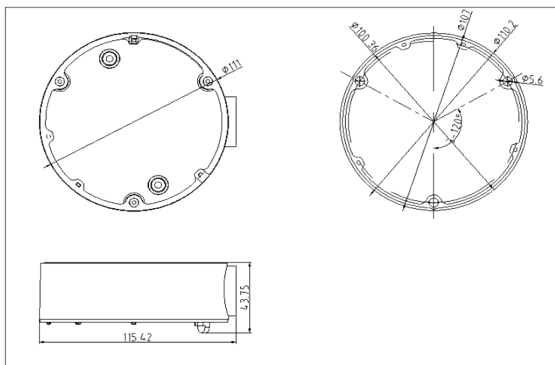

## DS-1280ZJ-DM18

Junction Box for Dome Camera

### Dimension:

### Parameter:

Model	DS-1280ZJ-DM18
Parameters	Junction Box for Dome Camera
Appearance	Hikvision White
Material	Aluminum Alloy
Dimension	Φ111mm
Weight	150g