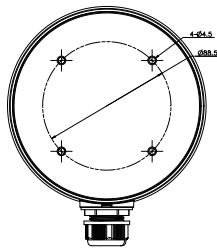

### Junction Box for Dome Camera

#### Dimension:

#### Parameter:

Model	DS-1280ZJ-S
Parameters	Junction Box for Dome Camera
Appearance	Hikvision White
Material	Aluminum Alloy
Dimension	Φ137x51.5mm
Weight	527g