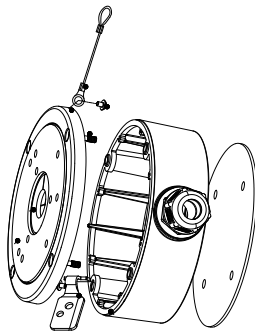

DS-1280ZJ-S

Junction Box for Dome Camera

Features:

- Aluminum alloy material with surface spray treatment
- Waterproof design
- Cable hole on bracket makes the feature better

Dimension:

Order Model:

DS-1280ZJ-S

Parameter:

Model	DS-1280ZJ-S
Parameters	Junction Box for Dome Camera
Appearance	Hikvision White
Material	Aluminum Alloy
Dimension	Φ137x51.5mm
Weight	527g

Notice:

- The bracket should be installed on flat wall
- Waterproof rubber is necessary for outdoor application
- The wall must be capable of supporting over 3 times as much as the total weight of the camera and the mount.
- The maximum load capacity of the bracket is **4.5KG**

Note: The actual dome camera may vary from the picture above.