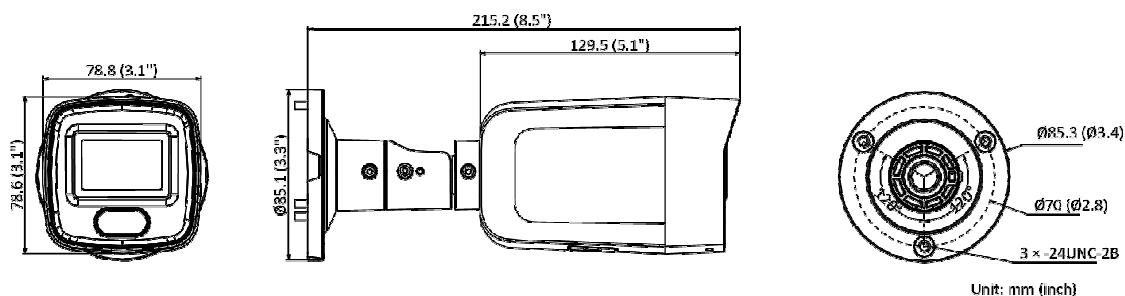

General Function	Anti-flicker, heartbeat, mirror, privacy masks, flash log, password reset via e-mail, pixel counter
Software Reset	Yes
Storage Conditions	-30 °C to 60 °C (-22 °F to 140 °F). Humidity 95% or less (non-condensing)
Startup and Operating Conditions	-30 °C to 60 °C (-22 °F to 140 °F). Humidity 95% or less (non-condensing)
Power Supply	12 VDC \pm 25%; PoE (802.3af, 36 V to 57 V), class 3
Power Consumption and Current	12 VDC, 0.6 A, max. 7.2 W PoE (802.3af, 36 V to 57 V), 0.3 A to 0.2 A, max. 8.5 W
Power Interface	\varnothing 5.5 mm coaxial power
Camera Dimension	215.2 \times 78.8 \times 78.6 mm (8.5" \times 3.1" \times 3.1")
Package Dimension	315 \times 137 \times 141 mm (12.4" \times 5.4" \times 5.6")
Camera Weight	Approx. 680 g (1.5 lb.)
With Package Weight	Approx. 1000 g (2.2 lb.)
Approval	
Class	Class B
EMC	FCC SDoC (47 CFR Part 15, Subpart B); CE-EMC (EN 55032: 2015, EN 61000-3-2: 2014, EN 61000-3-3: 2013, EN 50130-4: 2011 +A1: 2014); RCM (AS/NZS CISPR 32: 2015); IC VoC (ICES-003: Issue 6, 2016); KC (KN 32: 2015, KN 35: 2015)
Safety	UL (UL 60950-1); CB (IEC 60950-1:2005 + Am 1:2009 + Am 2:2013, IEC 62368-1:2014); CE-LVD (EN 60950-1:2005 + Am 1:2009 + Am 2:2013, IEC 62368-1:2014); BIS (IS 13252(Part 1):2010+A1:2013+A2:2015); LOA (IEC/EN 60950-1)
Environment	CE-RoHS (2011/65/EU); WEEE (2012/19/EU); Reach (Regulation (EC) No 1907/2006)
Protection	Ingress protection: IP67 (IEC 60529-2013)

▪ Available Model

DS-2CD2027G2-LU (2.8 mm, 4 mm, 6 mm)

DS-2CD2027G2-L (2.8 mm, 4 mm, 6 mm)

▪ Dimension

Unit: mm (inch)

▪ **Accessory**

▪ **Optional**

DS-1275ZJ-SUS Vertical Pole Mount	DS-1280ZJ-S Junction Box	DS-1276ZJ-SUS Corner Mount
		
		