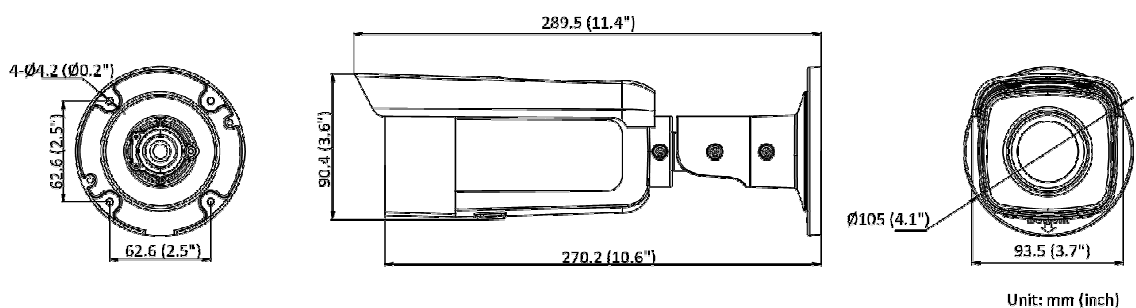

Startup and Operating Conditions	-30 °C to 60 °C (-22 °F to 140 °F). Humidity 95% or less (non-condensing)
Power Supply	12 VDC ± 25%, reverse polarity protection PoE: 802.3af, Class 3
Power Consumption and Current	12 VDC, 0.7 A, max. 8.5 W PoE (802.3af, 36 V to 57 V), 0.27 A to 0.17 A, max. 9.5 W
Power Interface	Ø5.5 mm coaxial power plug
Material	Front cover: metal, back cover: metal
Camera Dimension	Ø105 × 289.5 mm (Ø4.1" × 11.4")
Package Dimension	385 × 190 × 180 mm (15.2" × 7.5" × 7.1")
Camera Weight	Approx. 1260 g (2.8 lb.)
With Package Weight	Approx. 1931 g (4.3 lb.)
Approval	
Class	Class B
EMC	FCC SDoC (47 CFR Part 15, Subpart B); CE-EMC (EN 55032: 2015, EN 61000-3-2: 2014, EN 61000-3-3: 2013, EN 50130-4: 2011 +A1: 2014); RCM (AS/NZS CISPR 32: 2015); IC VoC (ICES-003: Issue 6, 2016)
Safety	UL (UL 60950-1); CB (IEC 60950-1:2005 + Am 1:2009 + Am 2:2013, IEC 62368-1:2014); CE-LVD (EN 60950-1:2005 + Am 1:2009 + Am 2:2013, IEC 62368-1:2014)
Environment	CE-RoHS (2011/65/EU); WEEE (2012/19/EU); Reach (Regulation (EC) No 1907/2006)
Protection	IP67 (IEC 60529-2013)

▪ Available Model

DS-2CD2T87G2-L (2.8/4/6 mm)

▪ Dimension