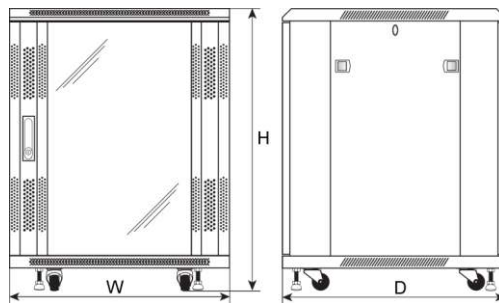

## INTENDED USE

The RACK 19" cabinet enables integrating CCTV, AC, I&HAS, RTV, LAN, or other systems in medium and big companies. It is intended for devices manufactured in enclosures of the 19" standard. Due to the RACK cabinets, the devices are aesthetically mounted and protected against mechanical damage.

## SPECIFICATIONS

|                                    |   |
|------------------------------------|---|
| <b>Mounting dimensions:</b>        | W=19", H=15U  |
| <b>External dimensions:</b>        | W=600, H=855, D=600 [mm, +/-2]  |
| <b>Net/gross weight:</b>           | 56 / 62,6 [kg]  |
| <b>Materials:</b>                  | <ul style="list-style-type: none"> <li>- RACK mounting rails: cold-rolled steel SPCC 2mm RAL 9004 - bolted</li> <li>- horizontal mounting rails: cold-rolled steel SPCC 1,5mm RAL 9004 - bolted</li> <li>- frame: cold-rolled steel SPCC 1,2mm RAL 9004 - welded</li> <li>- front door: 5mm toughened glass / SPCC 1,2mm RAL 9004 - hinged</li> <li>- side panel: cold-rolled steel SPCC 1,2mm RAL 9004 - removable</li> <li>- rear door: cold-rolled steel SPCC 1,2mm RAL 9004 - hinged</li> </ul>   |
| <b>Static load:</b>                | 800 kg (with leveling feet)   |
| <b>Use:</b>                        | inside, IP20  |
| <b>Notes:</b>                      | <ul style="list-style-type: none"> <li>- adjustable distance between front and rear RACK rails</li> <li>- ventilation holes in the front door, top and bottom panel</li> <li>- possible mounting of a fan tray in the top panel - RAWP (max.1 pieces.)</li> <li>- cable ducts in the top and bottom panel</li> <li>- 4 casters without locks and 4 leveling feet included</li> <li>- possible assembly of a 100mm high plinth - RAC166</li> <li>- lockable front door (2 keys in set)</li> <li>- lockable rear door (2 keys in set)</li> <li>- side panel: - lock assembly possible - RAZB16</li> <li>- <b>ready-to-assemble</b></li> </ul> |
| <b>Certificates, declarations:</b> | RoHS  |