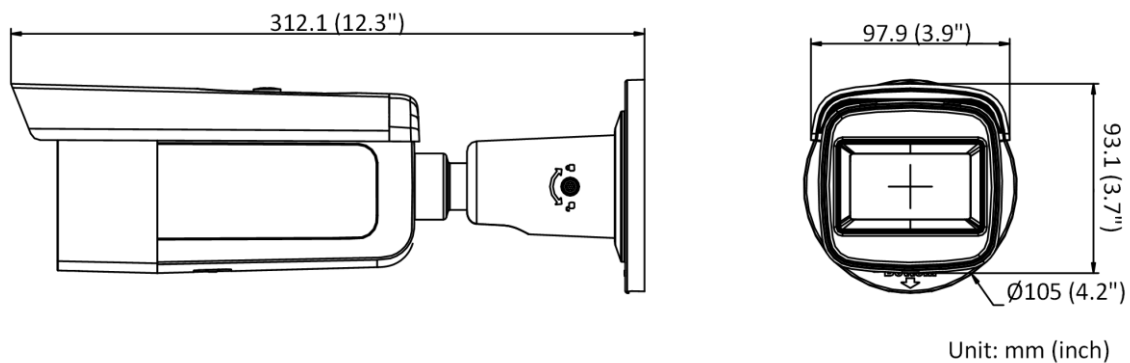

Startup and Operating Conditions	-30 °C to 60 °C (-22 °F to 140 °F). Humidity 95% or less (non-condensing)
Power Supply	12 VDC $\pm$ 25% PoE: 802.3at, Class 4
Power Consumption and Current	12 VDC, 1.08 A, max. 13 W PoE: (802.3at, 42.5 V to 57 V), 0.36 A to 0.27 A, max. 15 W
Power Interface	$\varnothing$5.5 mm coaxial power plug
Material	Aluminum alloy body
Camera Dimension	308.5 $\times$ 97.9 $\times$ 93 mm (12.2" $\times$ 3.9" $\times$ 3.7")
Package Dimension	385 $\times$ 190 $\times$ 180 mm (15.2" $\times$ 7.5" $\times$ 7.1")
Camera Weight	Approx. 1390 g (3.1 lb.)
With Package Weight	Approx. 1961 g (4.3 lb.)
Approval	
EMC	FCC (47 CFR Part 15, Subpart B); CE-EMC (EN 55032: 2015, EN 61000-3-2: 2014, EN 61000-3-3: 2013, EN 50130-4: 2011 +A1: 2014); RCM (AS/NZS CISPR 32: 2015); IC (ICES-003: Issue 6, 2016); KC (KN 32: 2015, KN 35: 2015)
Safety	UL (UL 60950-1); CB (IEC 60950-1:2005 + Am 1:2009 + Am 2:2013); CE-LVD (EN 60950-1:2005 + Am 1:2009 + Am 2:2013); BIS (IS 13252(Part 1):2010+A1:2013+A2:2015)
Environment	CE-RoHS (2011/65/EU); WEEE (2012/19/EU); Reach (Regulation (EC) No 1907/2006)
Protection	IP67 (IEC 60529-2013), IK10 (IEC 62262: 2002)

▪ Available Model

DS-2CD2643G2-IZS (2.8 to 12 mm)

▪ Dimension