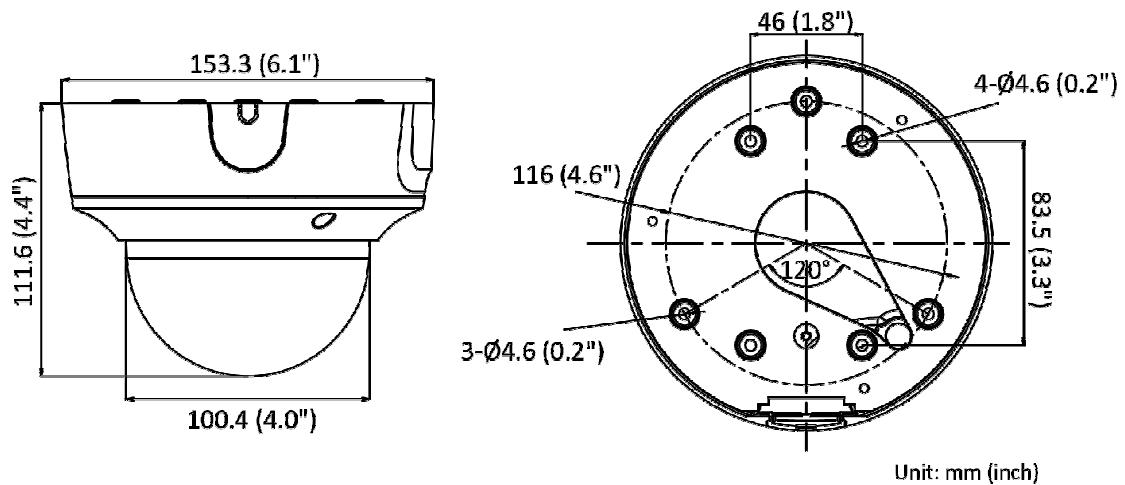

▪ **Dimension**

▪ **Accessory**

▪ **Optional**

DS-1280ZJ-DM55	DS-1473ZJ-155B	DS-1475ZJ-SUS	DS-1476ZJ-SUS	DS-1473ZJ-155
Junction Box	Wall Mount	Vertical Pole Mount	Corner Mount	Wall Mount
DS-1227ZJ-DM44	DS-1471ZJ-155			
Pendant Mount	Pendant Mount