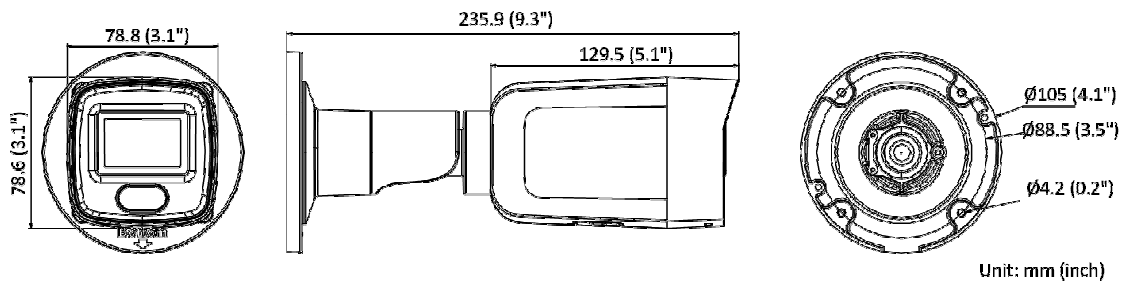

▪ **Dimension**

▪ **Accessory**

▪ **Optional**

DS-1276ZJ-SUS Corner Mount	DS-1280ZJ-S Junction Box	DS-1275ZJ-SUS Vertical Pole Mount