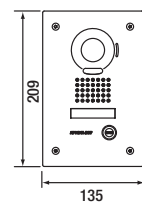

MGF30

JP4MED/JP4HD

JPDV

JPDVF

Inbouwdoos:
180 x 110 x 45

IER2

AC10S

MCWSA