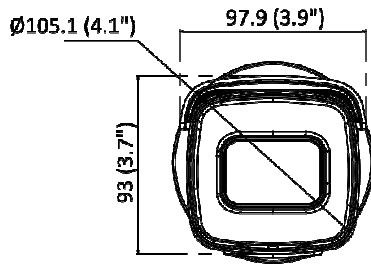

▪ **Dimension**

Unit: mm (inch)

▪ **Accessory**

▪ **Optional**

DS-1275ZJ-S-SUS Vertical Pole Mount	DS-1260ZJ Junction Box	DS-1280ZJ-S Junction Box	DS-1276ZJ-SUS Corner Mount