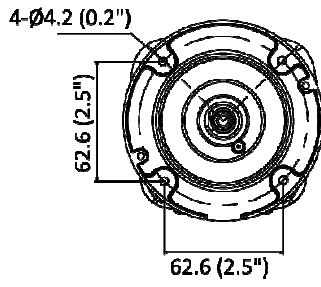

▪ **Dimension**

Unit: mm (inch)

▪ **Accessory**

▪ **Optional**

DS-1275ZJ-S-SUS Vertical Pole Mount	DS-1260ZJ Junction Box	DS-1280ZJ-S Junction Box	DS-1276ZJ-SUS Corner Mount