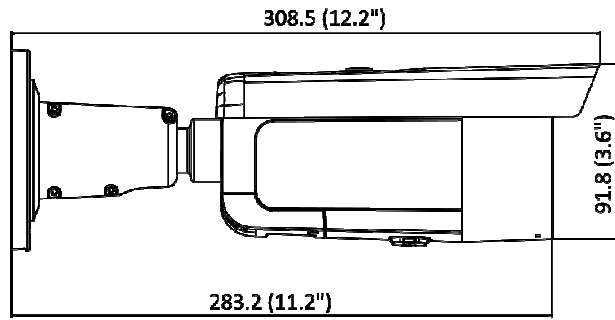

▪ **Dimension**

Unit: mm (inch)

▪ **Accessory**

▪ **Optional**

DS-1275ZJ-S-SUS Vertical Pole Mount	DS-1260ZJ Junction Box	DS-1280ZJ-S Junction Box	DS-1276ZJ-SUS Corner Mount