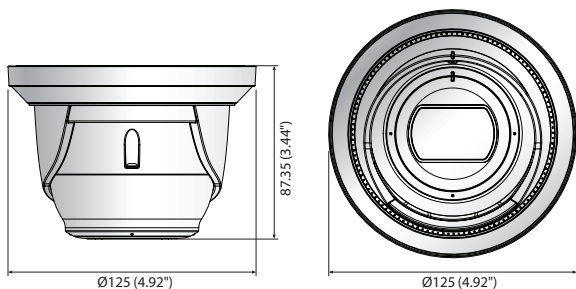

Dimensions

Unit : mm (inch)

Accessories (Optional)