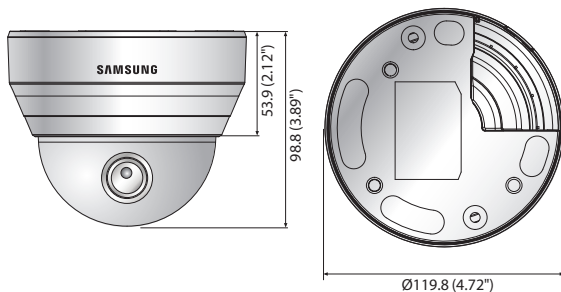

Dimensions

Unit : mm (inch)

Accessories (Optional)

QND-7080R

VIDEO	
Imaging Device	1/3" 4M CMOS
Total Pixels	2,720(H) x 1,536(V)
Effective Pixels	2,688(H) x 1,520(V)
Scanning System	Progressive
Min. Illumination	Color : 0.15Lux (30IRE), B/W : 0Lux (IR LED on)
LENS	
Focal Length (Zoom Ratio)	2.8 ~ 12mm (4.3x) motorized varifocal
Max. Aperture Ratio	F1.4
Angular Field of View	H : 109.7° ~ 26.0° / V : 60.8° ~ 15.2° / D : 131.3° ~ 30.1°
Min. Object Distance	0.5m (1.64ft)
Focus Control	Simple focus (Motorized V/F) / Manual, Remote control via network
Lens Type	DC auto iris
Mount Type	Board type
PAN / TILT / ROTATE	
Pan / Tilt / Rotate Range	0° ~ 350° / 0° ~ 67° / 0° ~ 355°
OPERATIONAL	
IR Viewable Length	20m (65.62ft)
Camera Title	Off / On (Displayed up to 20 characters per line) - W/W : English / Numeric / Special characters - China : English / Numeric / Special / Chinese characters - Common : Multi-line (Max. 5), Color (Grey / Green / Red / Blue / Black / White), Transparency, Auto scale by resolution
Day & Night	True Day & Night
Backlight Compensation	Off / BLC / WDR
Wide Dynamic Range	120dB
Digital Noise Reduction	SSNR (Off / On)
Motion Detection	Off / On (4ea polygonal zones)
Privacy Masking	Off / On (6ea rectangular zones)
Gain Control	Off / Low / Middle / High
White Balance	ATW / AWC / Manual / Indoor / Outdoor
LDC (Lens Distortion Correction)	Off / On (5 levels with min / max)
Electronic Shutter Speed	Minimum / Maximum / Anti flicker
Flip / Mirror	Flip / Mirror / Hallway view
Intelligent Video Analytics	Motion detection with metadata, Tampering, Defocus detection
Alarm I/O	Input 1 / Output 1
Alarm Triggers	Motion detection, Tampering detection, SD card error, NAS error, Alarm input, Defocus detection
Alarm Events	File upload via FTP and E-mail, Local storage recording at event, Notification via E-mail, External output
Pixel Counter	Support (Plug-in viewer only)
NETWORK	
Ethernet	RJ-45 (10/100BASE-T)
Video Compression Format	H.265, H.264, MJPEG
Resolution	2592 x 1520, 2560 x 1440 (16:9), 2304 x 1296, 1920 x 1080, 1280 x 1024, 1280 x 960, 1280 x 720, 1024 x 768, 800 x 600, 800 x 450, 720 x 576, 720 x 480, 640 x 480, 640 x 360, 320 x 240
Max. Framerate	H.265/H.264 : Max. 20fps at 4M, Max. 30fps at 2M all resolutions, MJPEG : Max. 15fps
Smart Codec	WiseStream
Video Quality Adjustment	H.265/H.264 : Target bitrate level control, MJPEG : Quality level control
Bitrate Control Method	H.265/H.264 : CBR or VBR, MJPEG : VBR
Streaming Capability	Multiple streaming (Up to 3 profiles)
Audio I/O	Built-in mic
Audio Compression Format	G.711 u-law / G.726 selectable G.726 (ADPCM) 8KHz, G.711 8KHz, G.726 : 16Kbps, 24Kbps, 32Kbps, 40Kbps
Audio Communication	Uni-directional audio
IP	IPv4, IPv6
Protocol	TCP/IP, UDP/IP, RTP (UDP), RTP (TCP), RTCP, RTSP, NTP, HTTP, HTTPS, SSL/TLS, DHCP, PPPoE, FTP, SMTP, ICMP, IGMP, SNMPv1/v2c/v3 (MIB-2), ARP, DNS, DDNS, QoS, PIM-SM, UPnP, Bonjour
Security	HTTPS (SSL) login authentication, Digest login authentication IP address filtering, User access log, 802.1x authentication
Streaming Method	Unicast / Multicast
Max. User Access	6 users at unicast mode
Storage	micro SD/SDHC/SDXC max. 128G, NAS - Motion images recorded in the SD memory card can be downloaded - Manual recording at local PC
Application Programming Interface	ONVIF Profile S/G, SUNAPI (HTTP API)
Webpage Language	English, Korean, Chinese, French, Italian, Spanish, German, Japanese, Russian, Swedish, Portuguese, Czech, Polish, Turkish, Dutch, Hungary, Greek
Web Viewer	Supported OS : Windows 7, 8.1, 10, Mac OS X 10.9, 10.10, 10.11 Plug-in free Webviewer - Supported Browser : Google Chrome 47, MS Edge 20 Plug-in Webviewer - Supported Browser : MS Explore 11, Mozilla Firefox 43, Apple Safari 9 * Mac OS X only
Central Management Software	SmartViewer
ENVIRONMENTAL	
Operating Temperature / Humidity	-10°C ~ +55°C (+14°F ~ +131°F) / Less than 90% RH
Storage Temperature / Humidity	-30°C ~ +60°C (-22°F ~ +140°F) / Less than 90% RH
ELECTRICAL	
Input Voltage / Current	PoE (IEEE802.3af, Class3) / 12V DC
Power Consumption	Max. 7.2W (PoE), Max. 6.4W (12V DC)
MECHANICAL	
Color / Material	Ivory / Plastic
Dimensions (WxH)	Ø119.8 x 98.8mm (Ø4.72" x 3.89")
Weight	355g (0.78 lb)