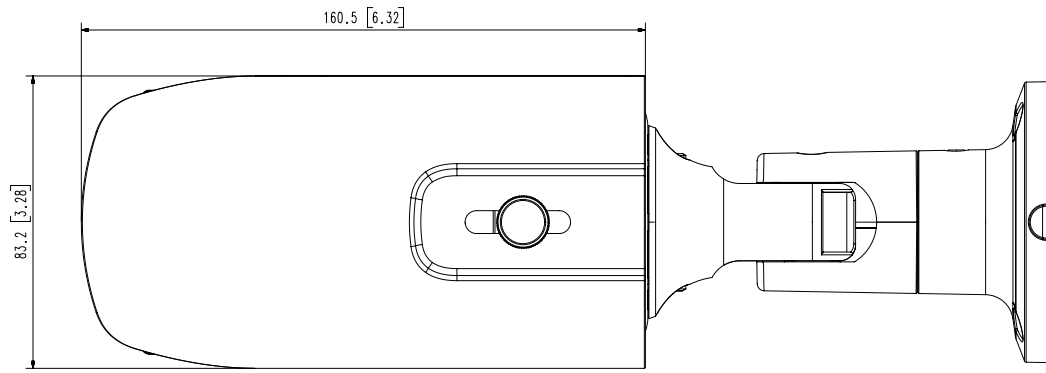

Audio Compression	G.711 u-law / G.726 Selectable G.726(ADPCM) 8KHz, G.711 8KHz, G.726 16Kbps, 24Kbps, 32Kbps, 40Kbps
Smart Codec	Manual (5ea area), WiseStream II
Bitrate Control	H.264/H.265 : CBR or VBR MJPEG : VBR
Streaming	Unicast (6 users) / Multicast Multiple streaming (Up to 3 profiles)
Protocol	IPv4, IPv6, TCP/IP, UDP/IP, RTP(UDP), RTP(TCP), RTCP, RTSP, NTP, HTTP, HTTPS, SSL/TLS, DHCP, PPPoE, FTP, SMTP, ICMP, IGMP, SNMPv1/v2c/v3(MIB-2), ARP, DNS, DDNS, QoS, PIM-SM, UPnP, Bonjour, LLDP
Security	HTTPS(SSL) Login Authentication Digest Login Authentication IP Address Filtering User access Log 802.1X Authentication
Application Programming Interface	ONVIF Profile S/G/T, SUNAPI (HTTP API)
General	
Webpage Language	English, Korean, Chinese, French, Italian, Spanish, German, Japanese, Russian, Portuguese, Czech, Polish, Turkish, Dutch, Hungarian, Greek
Edge Storage	Micro SD/SDHC/SDXC 1slot 128GB
Memory	512MB RAM, 256MB Flash
Environmental & Electrical	
Operating Temperature / Humidity	-40°C~+55°C (-40°F~+131°F) / Less than 95% RH * Start up should be done at -30°C or above
Storage Temperature / Humidity	-40°C~+60°C (-40°F~+140°F) / Less than 95% RH
Certification	IP66, IK10
Input Voltage	PoE(IEEE802.3af, Class3), 12VDC
Power Consumption	PoE: Max 11.4W, typical 8W 12VDC: Max 9.6W, typical 7W
Mechanical	
Color / Material	Dark grey / Aluminum
Product Dimensions / Weight	Ø78.0 x 259.8mm (Ø3.07 x 10.23"), 900g (1.984 lb)
Compatible Conduit hole / Gangbox	3/4"(M25) Single, Double, 4"Octagon
DORI (EN62676-4 standard)	
Detect (25PPM/ 8PPF)	Wide: 27m(89.86ft) / Tele: 129m(422.61ft)
Observe (63PPM/ 19PPF)	Wide: 11m(35.95ft) / Tele: 52m(169.04ft)
Recognize (125PPM/ 38PPF)	Wide: 6m(17.97ft) / Tele: 26m(84.52ft)
Identify (250PPM/ 76PPF)	Wide: 3m(8.99ft) / Tele: 13m(42.26ft)

4	QNO-7082R/QNO-6084R	'20.05.31
3	QNO-6083R	'19.04.19
2	QNO-6082R	'19.04.19
1	HCO-6080R	'17.08.04
No.	MODEL NAME	DATE

Unit:mm[inch] SCALE:1/1 Hanwha Techwin

A2

© Hanwha Techwin Co.,Ltd. All rights reserved.