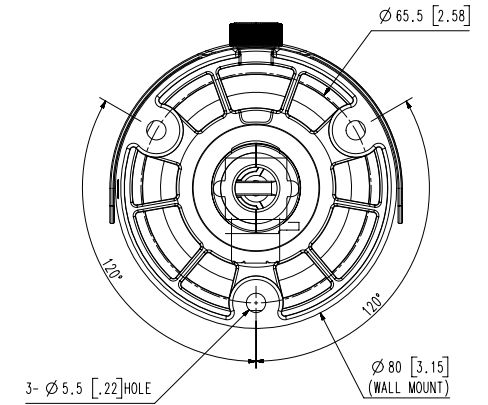

Audio Compression	G.711 u-law / G.726 Selectable G.726(ADPCM) 8KHz, G.711 8KHz, G.726 16Kbps, 24Kbps, 32Kbps, 40Kbps
Smart Codec	Manual (5ea area), WiseStream II
Bitrate Control	H.264/H.265 : CBR or VBR MJPEG : VBR
Streaming	Unicast (6 users) / Multicast Multiple streaming (Up to 3 profiles)
Protocol	IPv4, IPv6, TCP/IP, UDP/IP, RTP(UDP), RTP(TCP), RTCP, RTSP, NTP, HTTP, HTTPS, SSL/TLS, DHCP, PPPoE, FTP, SMTP, ICMP, IGMP, SNMPv1/v2c/v3(MIB-2), ARP, DNS, DDNS, QoS, PIM-SM, UPnP, Bonjour, LLDP
Security	HTTPS(SSL) Login Authentication Digest Login Authentication IP Address Filtering User access Log 802.1X Authentication
Application Programming Interface	ONVIF Profile S/G/T, SUNAPI (HTTP API)
General	
Webpage Language	English, Korean, Chinese, French, Italian, Spanish, German, Japanese, Russian, Portuguese, Czech, Polish, Turkish, Dutch, Hungarian, Greek
Edge Storage	Micro SD/SDHC/SDXC 1slot 128GB
Memory	512MB RAM, 256MB Flash
Environmental & Electrical	
Operating Temperature / Humidity	-40°C~+55°C (-40°F~+131°F) / Less than 95% RH * Start up should be done at -30°C or above
Storage Temperature / Humidity	-40°C~+60°C (-40°F~+140°F) / Less than 95% RH
Certification	IP66, IK10
Input Voltage	PoE(IEEE802.3af, Class3), 12VDC
Power Consumption	PoE: Max 11.4W, typical 8W 12VDC: Max 9.6W, typical 7W
Mechanical	
Color / Material	Dark grey / Aluminum
Product Dimensions / Weight	Ø78.0 x 259.8mm (Ø3.07 x 10.23"), 900g (1.984 lb)
Compatible Conduit hole / Gangbox	3/4"(M25) Single, Double, 4"Octagon
DORI (EN62676-4 standard)	
Detect (25PPM/ 8PPF)	Wide: 27m(89.86ft) / Tele: 129m(422.61ft)
Observe (63PPM/ 19PPF)	Wide: 11m(35.95ft) / Tele: 52m(169.04ft)
Recognize (125PPM/ 38PPF)	Wide: 6m(17.97ft) / Tele: 26m(84.52ft)
Identify (250PPM/ 76PPF)	Wide: 3m(8.99ft) / Tele: 13m(42.26ft)

4	QNO-7082R/QNO-6084R	'20.05.31
3	QNO-6083R	'19.04.19
2	QNO-6082R	'19.04.19
1	HCO-6080R	'17.08.04
No.	MODEL NAME	DATE

Unit:mm[inch] SCALE:1/1 Hanwha Techwin

A2

© Hanwha Techwin Co.,Ltd. All rights reserved.