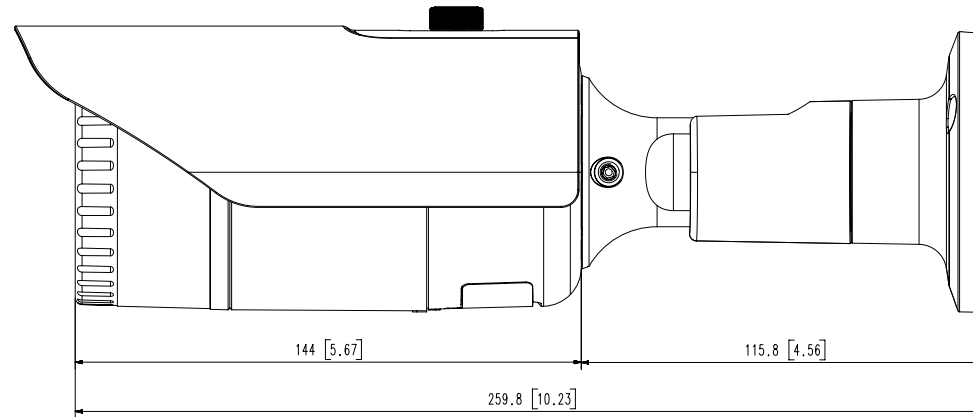

4	QNO-7082R/QNO-6084R	'20.05.31
3	QNO-6083R	'19.04.19
2	QNO-6082R	'19.04.19
1	HCO-6080R	'17.08.04
No.	MODEL NAME	DATE

Unit:mm[inch] SCALE:1/1 Hanwha Techwin

A2

© Hanwha Techwin Co.,Ltd. All rights reserved.