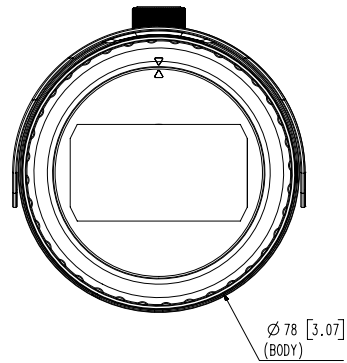

Audio Compression	G.711 u-law / G.726 Selectable G.726(ADPCM) 8KHz, G.711 8KHz, G.726 16Kbps, 24Kbps, 32Kbps, 40Kbps
Smart Codec	Manual (5ea area), WiseStream II
Bitrate Control	H.264/H.265 : CBR or VBR MJPEG : VBR
Streaming	Unicast (6 users) / Multicast Multiple streaming (Up to 3 profiles)
Protocol	IPv4, IPv6, TCP/IP, UDP/IP, RTP(UDP), RTP(TCP), RTCP, RTSP, NTP, HTTP, HTTPS, SSL/TLS, DHCP, PPPoE, FTP, SMTP, ICMP, IGMP, SNMPv1/v2c/v3(MIB-2), ARP, DNS, DDNS, QoS, PIM-SM, UPnP, Bonjour, LLDP
Security	HTTPS(SSL) Login Authentication Digest Login Authentication IP Address Filtering User access Log 802.1X Authentication
Application Programming Interface	ONVIF Profile S/G/T, SUNAPI (HTTP API)
General	
Webpage Language	English, Korean, Chinese, French, Italian, Spanish, German, Japanese, Russian, Portuguese, Czech, Polish, Turkish, Dutch, Hungarian, Greek
Edge Storage	Micro SD/SDHC/SDXC 1slot 128GB
Memory	512MB RAM, 256MB Flash
Environmental & Electrical	
Operating Temperature / Humidity	-40°C~+55°C (-40°F~+131°F) / Less than 95% RH * Start up should be done at -30°C or above
Storage Temperature / Humidity	-40°C~+60°C (-40°F~+140°F) / Less than 95% RH
Certification	IP66, IK10
Input Voltage	PoE(IEEE802.3af, Class3), 12VDC
Power Consumption	PoE: Max 11.4W, typical 8W 12VDC: Max 9.6W, typical 7W
Mechanical	
Color / Material	Dark grey / Aluminum
Product Dimensions / Weight	Ø78.0 x 259.8mm (Ø3.07 x 10.23"), 900g (1.984 lb)
Compatible Conduit hole / Gangbox	3/4"(M25) Single, Double, 4"Octagon
DORI (EN62676-4 standard)	
Detect (25PPM/ 8PPF)	Wide: 27m(89.86ft) / Tele: 129m(422.61ft)
Observe (63PPM/ 19PPF)	Wide: 11m(35.95ft) / Tele: 52m(169.04ft)
Recognize (125PPM/ 38PPF)	Wide: 6m(17.97ft) / Tele: 26m(84.52ft)
Identify (250PPM/ 76PPF)	Wide: 3m(8.99ft) / Tele: 13m(42.26ft)

4	QNO-7082R/QNO-6084R	'20.05.31
3	QNO-6083R	'19.04.19
2	QNO-6082R	'19.04.19
1	HCO-6080R	'17.08.04
No.	MODEL NAME	DATE

Unit:mm[inch] SCALE:1/1 Hanwha Techwin

A2

© Hanwha Techwin Co.,Ltd. All rights reserved.