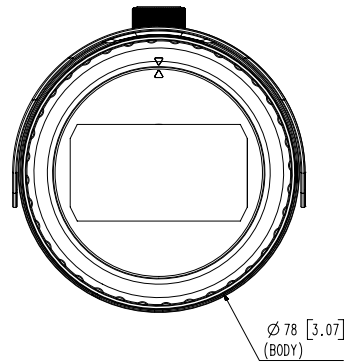

4	QNO-7082R/QNO-6084R	'20.05.31
3	QNO-6083R	'19.04.19
2	QNO-6082R	'19.04.19
1	HCO-6080R	'17.08.04
No.	MODEL NAME	DATE

Unit:mm[inch] SCALE:1/1 Hanwha Techwin

A2

© Hanwha Techwin Co.,Ltd. All rights reserved.