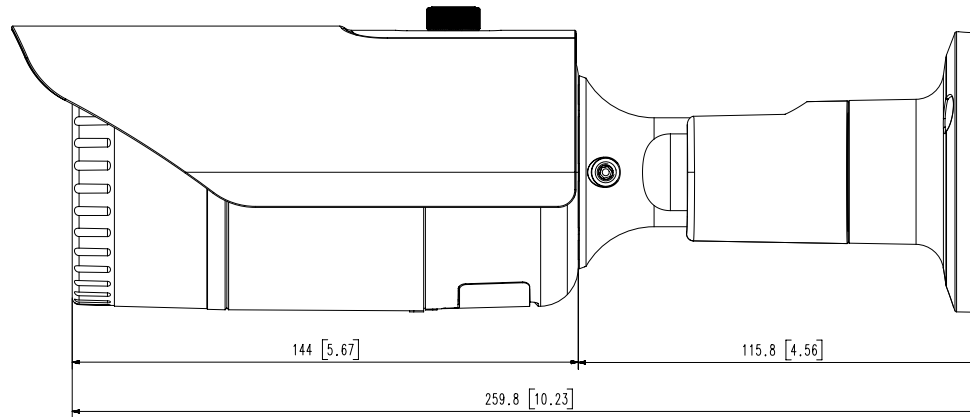

Audio Compression	G.711 u-law / G.726 Selectable G.726(ADPCM) 8KHz, G.711 8KHz, G.726 16Kbps, 24Kbps, 32Kbps, 40Kbps
Smart Codec	Manual (5ea area), WiseStream II
Bitrate Control	H.264/H.265 : CBR or VBR MJPEG : VBR
Streaming	Unicast (6 users) / Multicast Multiple streaming (Up to 3 profiles)
Protocol	IPv4, IPv6, TCP/IP, UDP/IP, RTP(UDP), RTP(TCP), RTCP, RTSP, NTP, HTTP, HTTPS, SSL/TLS, DHCP, PPPoE, FTP, SMTP, ICMP, IGMP, SNMPv1/v2c/v3(MIB-2), ARP, DNS, DDNS, QoS, PIM-SM, UPnP, Bonjour, LLDP
Security	HTTPS(SSL) Login Authentication Digest Login Authentication IP Address Filtering User access Log 802.1X Authentication
Application Programming Interface	ONVIF Profile S/G/T, SUNAPI (HTTP API)
General	
Webpage Language	English, Korean, Chinese, French, Italian, Spanish, German, Japanese, Russian, Portuguese, Czech, Polish, Turkish, Dutch, Hungarian, Greek
Edge Storage	Micro SD/SDHC/SDXC 1slot 128GB
Memory	512MB RAM, 256MB Flash
Environmental & Electrical	
Operating Temperature / Humidity	-40°C~+55°C (-40°F~+131°F) / Less than 95% RH * Start up should be done at -30°C or above
Storage Temperature / Humidity	-40°C~+60°C (-40°F~+140°F) / Less than 95% RH
Certification	IP66, IK10
Input Voltage	PoE(IEEE802.3af, Class3), 12VDC
Power Consumption	PoE: Max 11.4W, typical 8W 12VDC: Max 9.6W, typical 7W
Mechanical	
Color / Material	Dark grey / Aluminum
Product Dimensions / Weight	Ø78.0 x 259.8mm (Ø3.07 x 10.23"), 900g (1.984 lb)
Compatible Conduit hole / Gangbox	3/4"(M25) Single, Double, 4"Octagon
DORI (EN62676-4 standard)	
Detect (25PPM/ 8PPF)	Wide: 27m(89.86ft) / Tele: 129m(422.61ft)
Observe (63PPM/ 19PPF)	Wide: 11m(35.95ft) / Tele: 52m(169.04ft)
Recognize (125PPM/ 38PPF)	Wide: 6m(17.97ft) / Tele: 26m(84.52ft)
Identify (250PPM/ 76PPF)	Wide: 3m(8.99ft) / Tele: 13m(42.26ft)

4	QNO-7082R/QNO-6084R	'20.05.31
3	QNO-6083R	'19.04.19
2	QNO-6082R	'19.04.19
1	HCO-6080R	'17.08.04
No.	MODEL NAME	DATE

Unit:mm[inch] SCALE:1/1 Hanwha Techwin

A2

© Hanwha Techwin Co.,Ltd. All rights reserved.