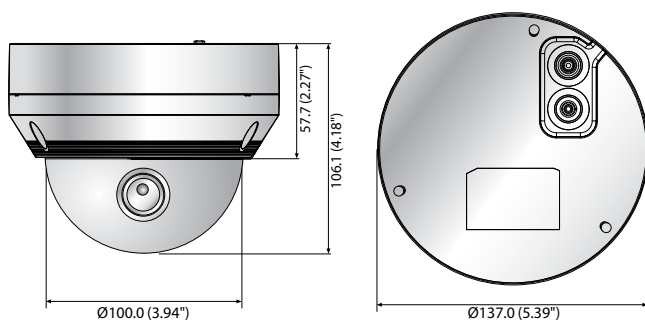

## Key Features

- Max. 2megapixel (1920 x 1080) resolution
- 0.095Lux (Color), 0Lux (B/W, IR LED on)
- 3.2 ~ 10mm (3.1x) varifocal lens
- Max. 30fps@2M all resolutions (H.265/H.264)
- H.265, H.264, MJPEG codec supported, Multiple streaming
- Motion detection, Tampering, Defocus detection
- Hallway view (90°/270°), LDC support
- Micro SD/SDHC/SDXC memory slot (Max. 128GB)
- IR viewable length 30m
- IP66, IK10, PoE/12VDC

## Dimensions

Unit: mm (inch)