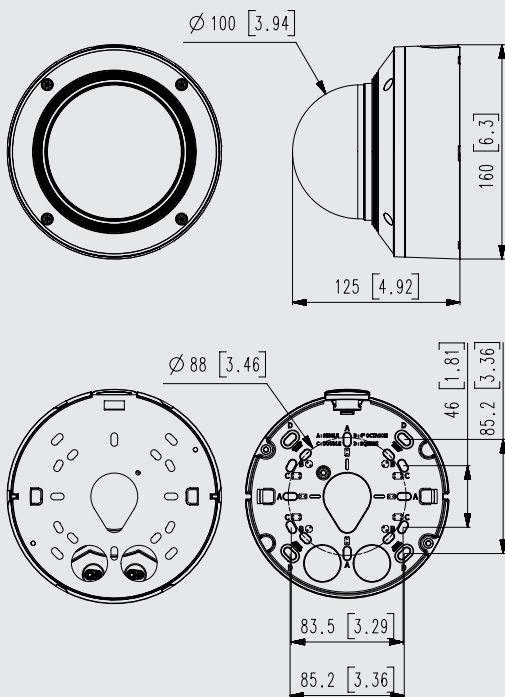

## Key Features

- Max. 2MP resolution
- PoE Extender (Main cam, extension cam)
- PoE out :Max. 12.95W@80m
- 2.8~12mm(4.3x) motorized varifocal
- 0.015Lux@F1.4 (Colour), 0Lux (B/W, IR LED on)
- IR viewable length 50m
- Day & Night (ICR), WDR (150dB)
- Hallway View, WiseStreamII Support
- Video & audio analytics, Audio playback
- Business Intelligence(People counting, Queue management, Heatmap)
- DIS and shock detection with built-in gyro sensor
- Modular structure, PoE+ in/ PoE out
- IP52, IK10

## Dimensions

Unit:mm(inch)