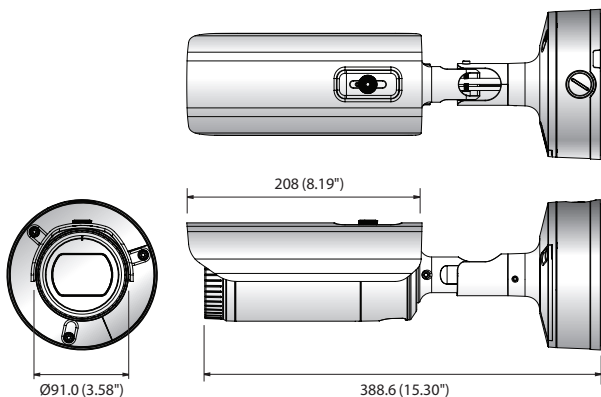

## Key Features

- Max. 2 megapixel (1920 x 1080) resolution
- 4.1 ~ 16.4mm (4x) motorized varifocal lens
- Max. 60fps@all resolutions (H.265/H.264)
- H.265, H.264, MJPEG codec supported, Multiple streaming
- Day & Night (ICR), WDR (150dB), Defog
- Digital image stabilization with built-in Gyro sensor
- Loitering, Directional detection, Fog detection, Audio detection, Digital auto tracking, Sound classification, Tampering
- Motion detection, Handover
- SD/SDHC/SDXC memory slot (Max. 512GB)
- Hallway view, WiseStreamII support
- IR viewable length 70m, IP67/IP66, NEMA 4X, IK10
- LDC, PoE / 24V AC, 12V DC, Bi-directional audio support

## Dimensions

Unit : mm (inch)