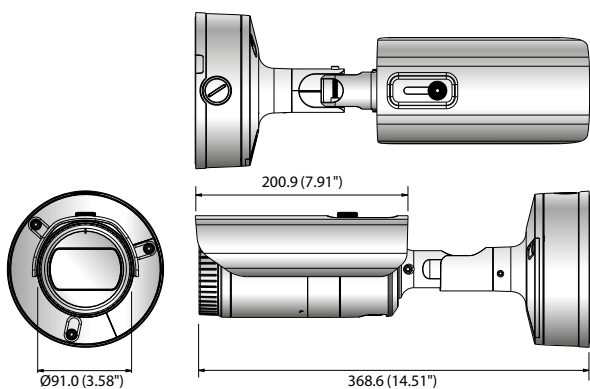

Dimensions

Unit : mm (inch)

Accessories (Optional)