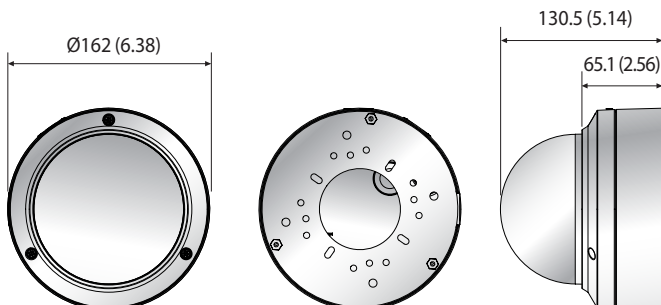

## Key Features

- Max. 2Megapixel (1920 x 1080) resolution
- 5.2 ~ 62.4mm (12x) optical zoom lens
- Max. 60fps@all resolutions (H.265 / H.264)
- H.265, H.264, MJPEG codec supported, Multiple streaming
- Day & Night (ICR), WDR (150dB), Defog
- Loitering, Directional detection, Fog detection, Audio detection, Digital auto tracking, Sound classification, Tampering
- Motion detection, Handover
- SD/SDHC/SDXC memory 2slots (Max. 512GB)
- Hallway view, WiseStream II support
- IR viewable length 70m, IP66, NEMA 4X, IK10+
- LDC, PoE, Bi-directional audio support

## Dimensions

Unit : mm (inch)