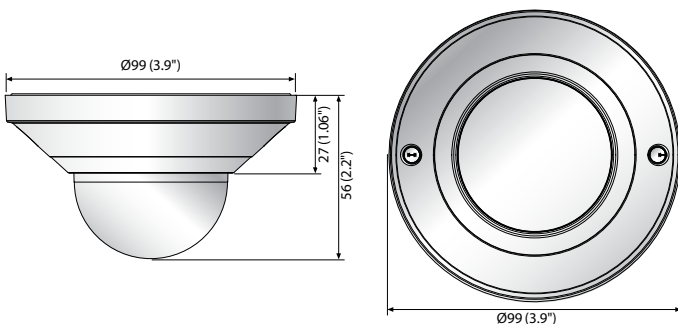

## Key Features

- Max. 2Megapixel (1920 x 1080) resolution
- 2.8mm/4mm fixed lens
- 0.1Lux (Color), WDR (120dB)
- Max. 30fps@2MP (H.265 / H.264)
- H.265, H.264, MJPEG codec support, Multiple streaming
- Tampering, Motion detection, Defocus detection
- Micro SD / SDHC / SDXC memory slot (Max. 128GB)
- Hallway view, WiseStream II support
- LDC, PoE

## Dimensions

Unit: mm (inch)