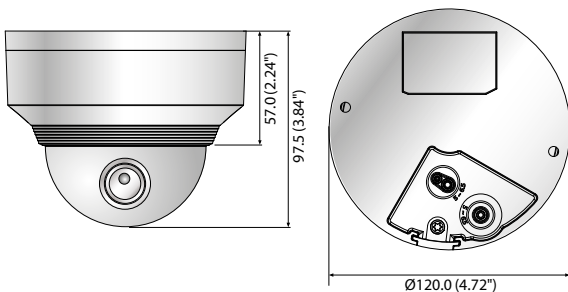

Dimensions

Unit: mm (inch)