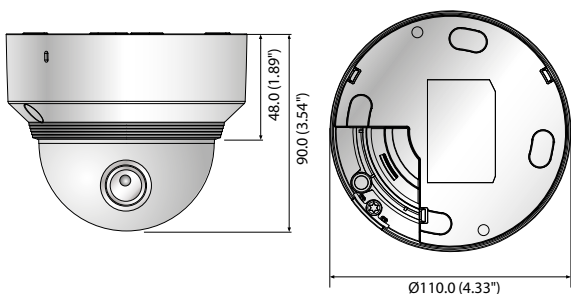

## Key Features

- Max. 5 megapixel (2560 x 1920) resolution
- Built-in 3.7mm fixed lens (XND-8020R)  
4.6mm fixed lens (XND-8030R)  
7mm fixed lens (XND-8040R)
- Max. 30fps@all resolutions (H.265/H.264)
- H.265, H.264, MJPEG codec supported, Multiple streaming
- Day & Night (ICR), WDR (120dB), Defog
- Loitering, Directional detection, Fog detection, Audio detection, Digital auto tracking, Sound classification, Heatmap, People counting, Queue management, Tampering
- Motion detection, Handover
- SD/SDHC/SDXC memory slot (Max. 512GB), PoE / 12V DC
- Hallway view, WiseStream II support
- IR viewable length 30m, IK08
- LDC support (Lens Distortion Correction)

## Dimensions

Unit: mm (inch)