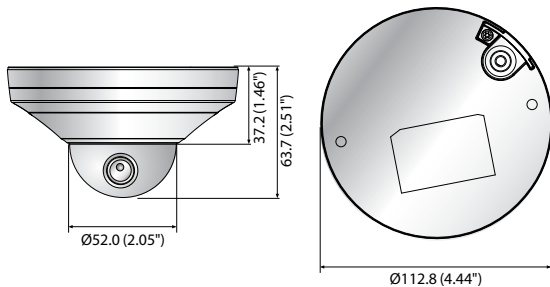

Dimensions

Unit : mm (inch)