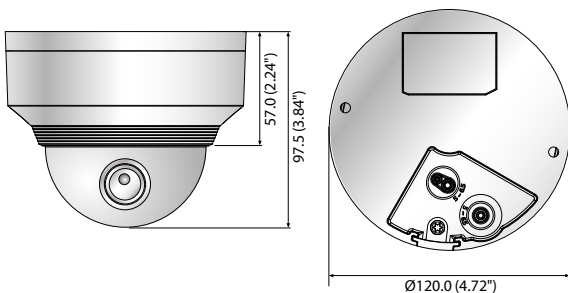

## Key Features

- Max. 5 megapixel (2560 x 1920) resolution
- Built-in 3.7mm fixed lens (XNV-8020R)  
4.6mm fixed lens (XNV-8030R)  
7mm fixed lens (XNV-8040R)
- Max. 30fps@all resolutions (H.265/H.264)
- H.265, H.264, MJPEG codec supported, Multiple streaming
- Day & Night (ICR), WDR (120dB), Defog
- Loitering, Directional detection, Fog detection, Audio detection, Digital auto tracking, Sound classification, Heatmap, People counting, Queue management, Tampering
- Motion detection, Handover
- SD/SDHC/SDXC memory slot (Max. 512GB), PoE / 12V DC
- Hallway view, WiseStream II support
- IR viewable length 30m, IP67/IP66, IK10
- LDC support (Lens Distortion Correction)

## Dimensions

Unit: mm (inch)