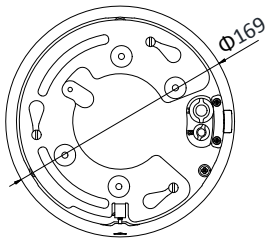

Specification

Camera Module	
2 MP 25× Network IR PTZ Camera	
Image Sensor	1/2.8" progressive scan CMOS
Min. Illumination	Ultra-low light: Color: 0.005 Lux @(F1.6, AGC ON) B/W: 0.001 Lux @(F1.6, AGC ON) 0 Lux with IR
White Balance	Auto/Manual/ATW (Auto-tracking White Balance)/Indoor/Outdoor/Fluorescent Lamp/Sodium Lamp
AGC	Auto/Manual
Shutter Time	1/1 s to 1/30,000 s
Day & Night	IR Cut Filter
Digital Zoom	16×
Privacy Mask	24 programmable privacy masks
Focus Mode	Auto/Semi-automatic/Manual
WDR	120dB WDR
Lens	
Focal Length	4.8 mm to 120 mm, 25× optical
Zoom Speed	Approx. 3.2 s (optical lens, wide-tele)
FOV	Horizontal field of view: 57.6° to 2.5° (wide-tele) Vertical field of view: 34.4° to 1.4° (wide-tele) Diagonal field of view: 64.5° to 2.9° (wide-tele)
Working Distance	10 mm to 1500 mm (wide-tele)
Aperture Range	F1.6 to F3.8
IR	
IR Distance	50 m
Smart IR	Support
PTZ	
Movement Range (Pan)	360° endless
Pan Speed	Configurable, from 0.1°/s to 300°/s Preset Speed: 350°/s
Movement Range (Tilt)	From -5° to 90° (Auto-flip)
Tilt Speed	Configurable, from 0.1°/s to 160°/s Preset Speed: 200°/s
Proportional Zoom	Support
Presets	300
Patrol Scan	8 patrols, up to 32 presets for each patrol
Pattern Scan	4 pattern scans, record time over 10 minutes for each scan
Power-off Memory	Support
Park Action	Preset/Pattern Scan/Patrol Scan/Auto Scan/Tilt Scan/Random Scan/Frame Scan/Panorama Scan
PTZ Position Display	Support
Preset Freezing	Support
Scheduled Task	Preset/Pattern Scan/Patrol Scan/Auto Scan/Tilt Scan/Random Scan/Frame Scan/Panorama Scan/Dome Reboot/Dome Adjust/Aux Output
Compression Standard	
Video Compression	Main Stream: H.265+/H.265/H.264+/H.264 Sub-Stream: H.265/H.264/MJPEG Third Stream: H.265/H.264/MJPEG
H.264 Type	Baseline Profile/Main Profile/High Profile
H.264+	Support
H.265 Type	Main Profile

Order Model

DS-2DE4A225IW, 12 VDC & PoE+ (802.3at, class4)

Dimensions

Unit: mm

DRAFT

Accessories

DS-1605ZJ

Wall Mounting Bracket